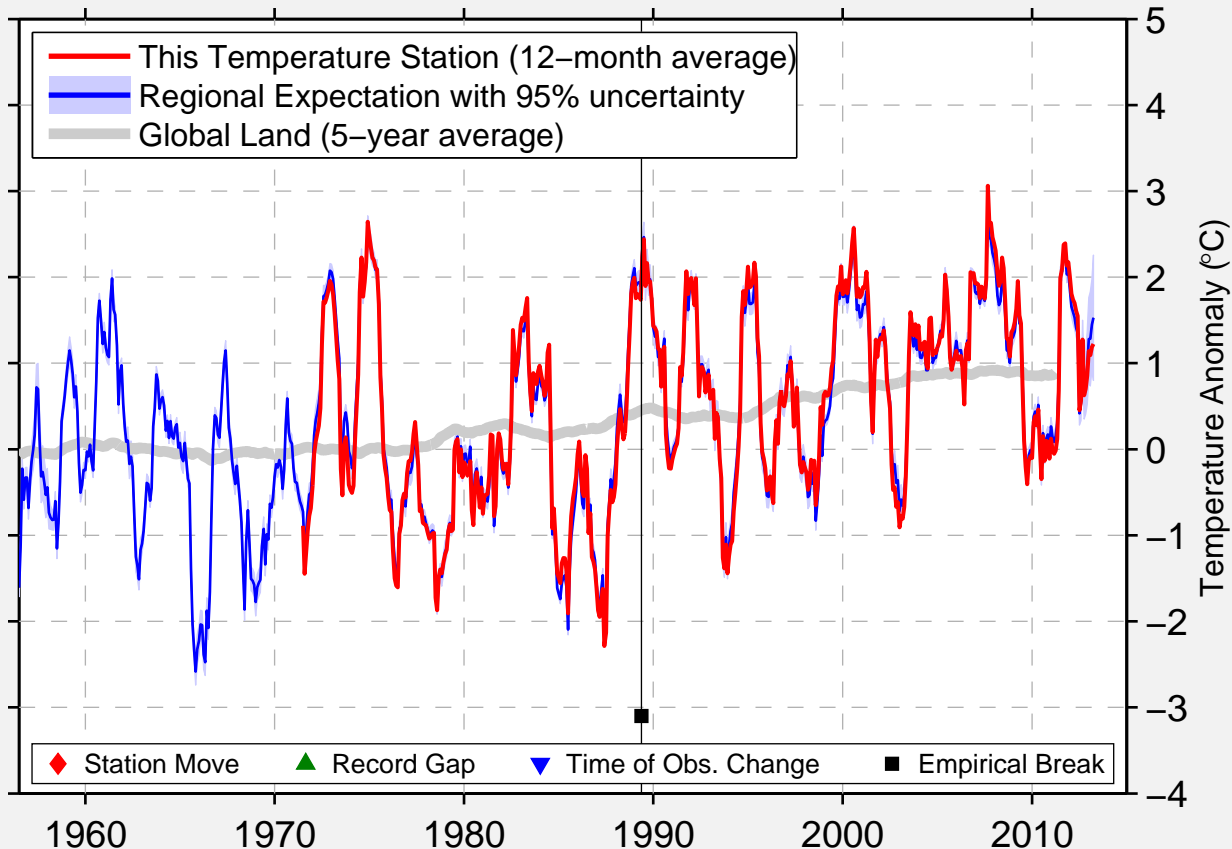

LIEKSA LAMPELA

63.319 N, 30.050 E (Finland)

Data Quality Controlled and Aligned at Breakpoints

Berkeley Earth