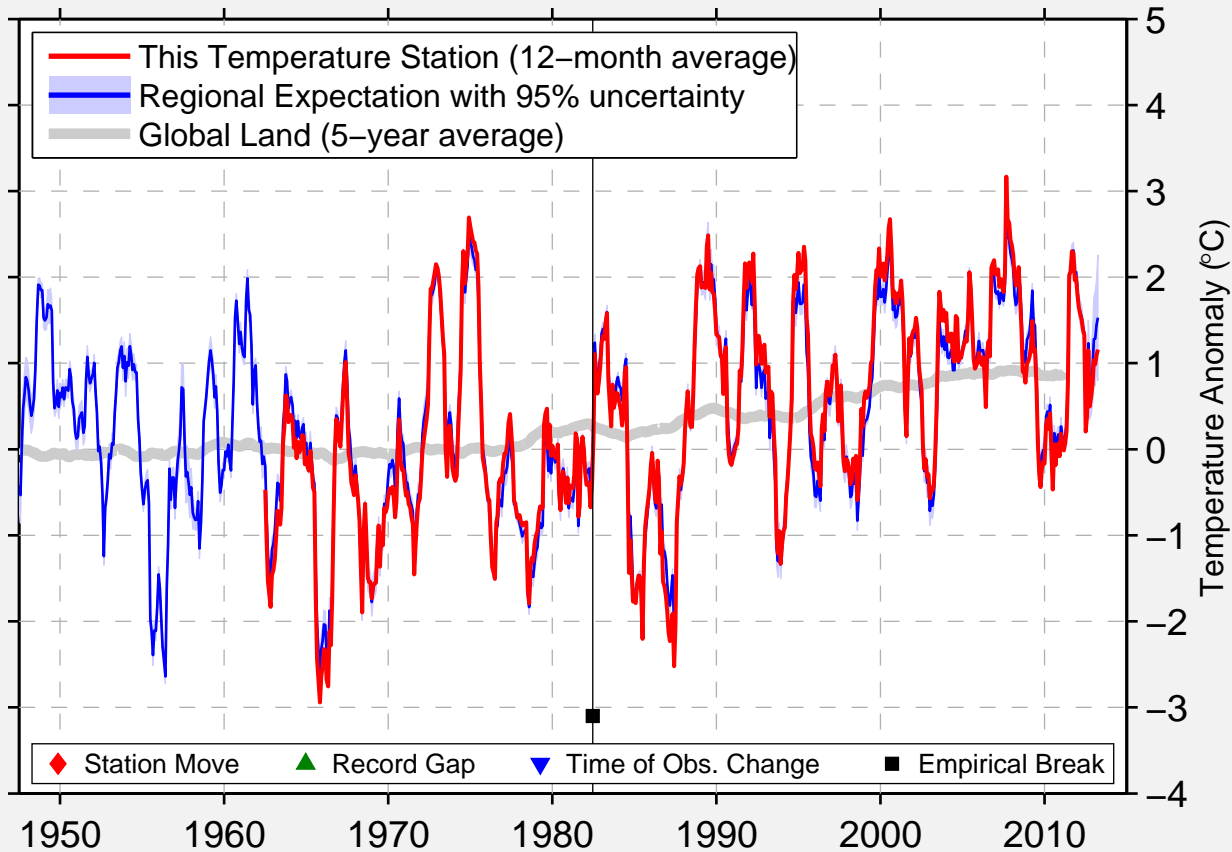

JUUKA NIEMELA

63.233 N, 29.235 E (Finland)

Data Quality Controlled and Aligned at Breakpoints

Berkeley Earth