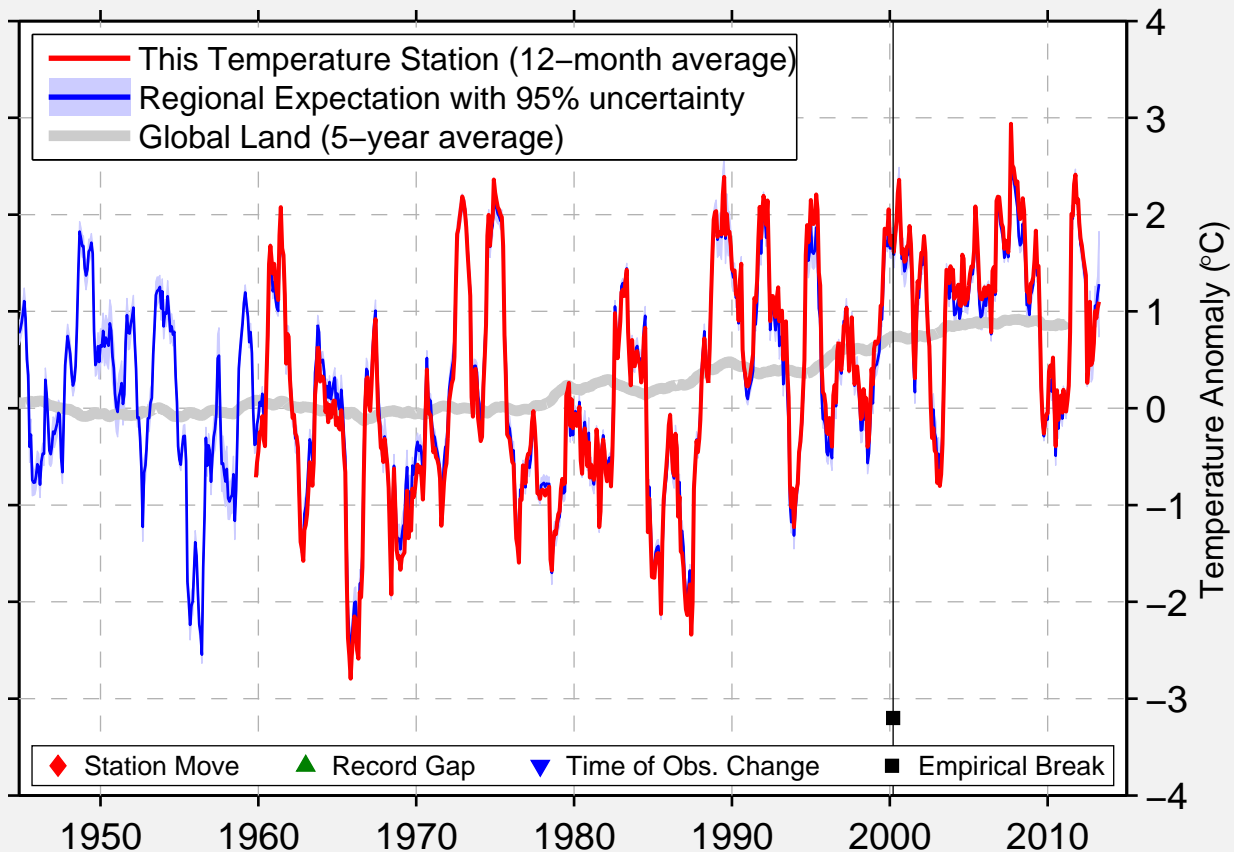

MAANINKA HALOLA

63.147 N, 27.317 E (Finland)

Data Quality Controlled and Aligned at Breakpoints

Berkeley Earth