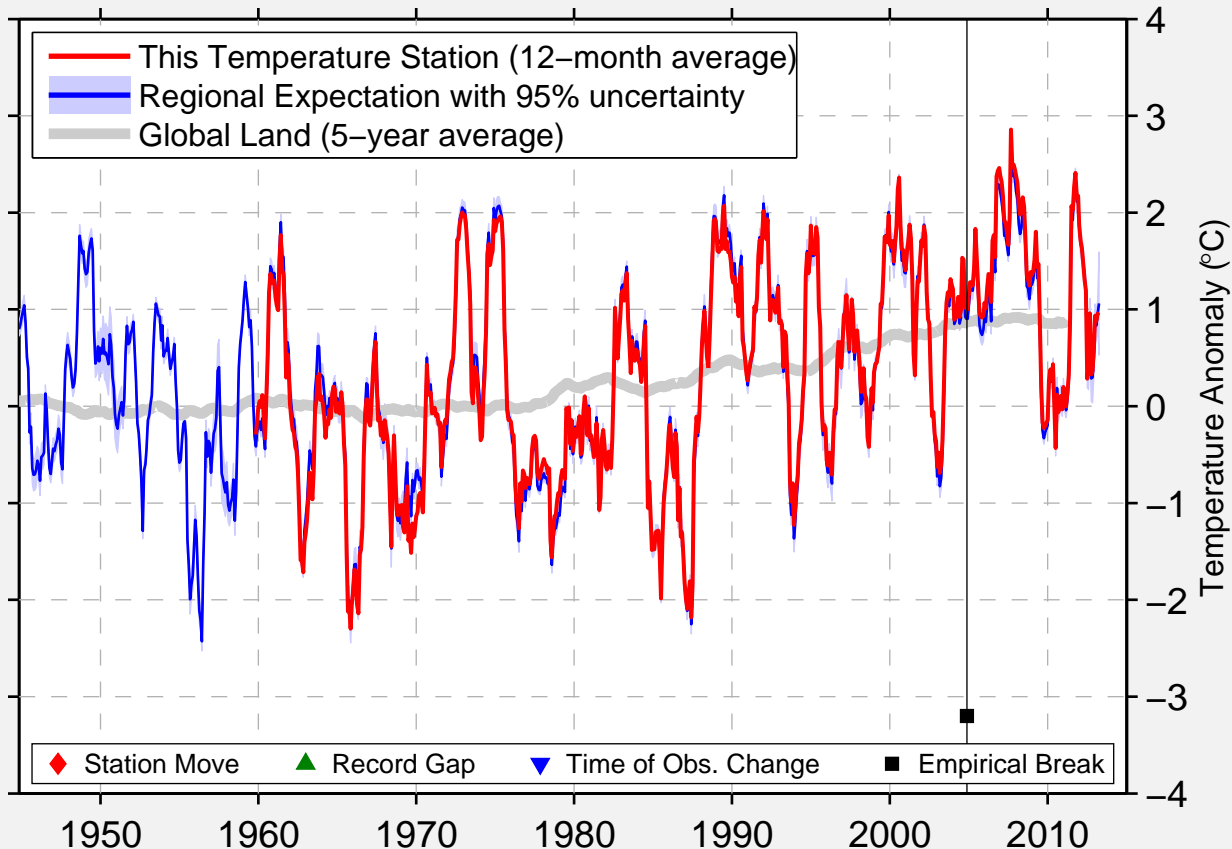

JUUPAJOKI HYYTIALA

61.848 N, 24.287 E (Finland)

Data Quality Controlled and Aligned at Breakpoints

Berkeley Earth