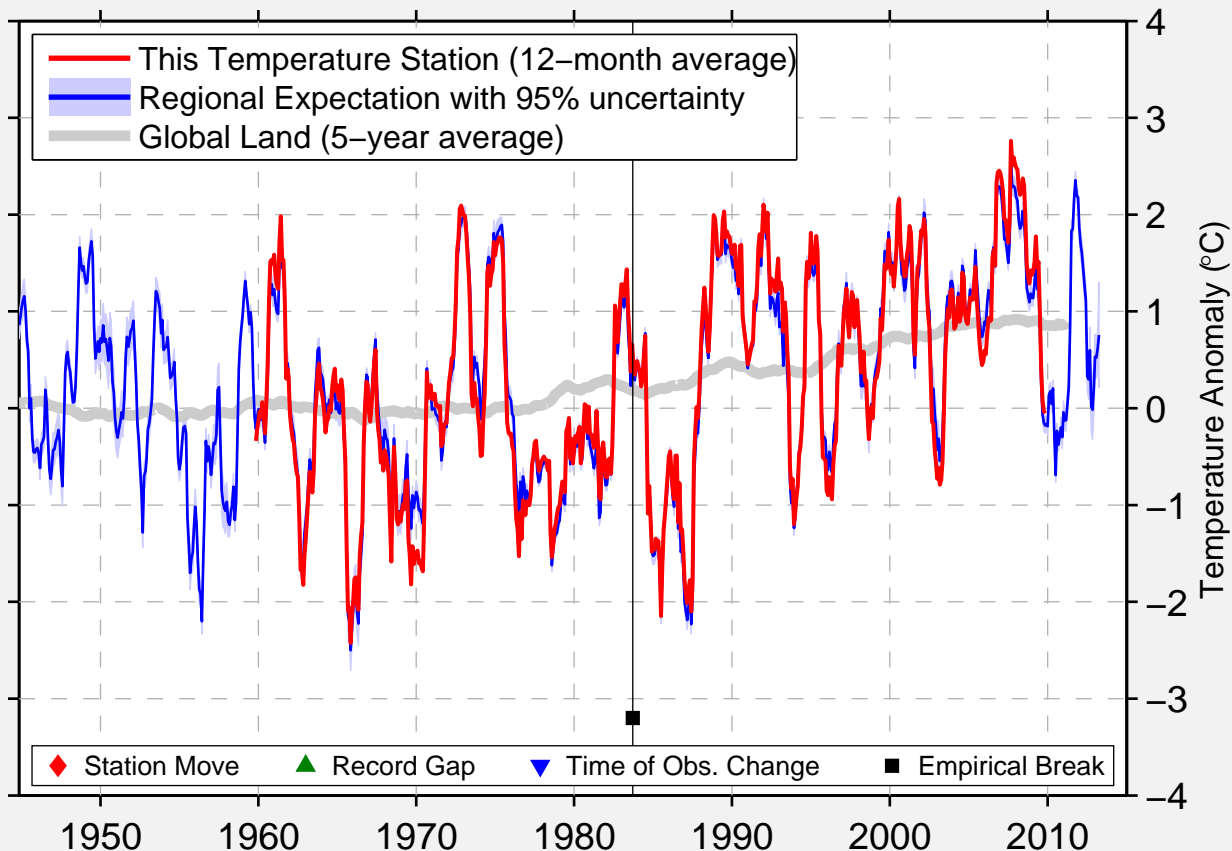

KOKEMAKI PEIPOHJA HYRKOLA

61.269 N, 22.251 E (Finland)

Data Quality Controlled and Aligned at Breakpoints

Berkeley Earth