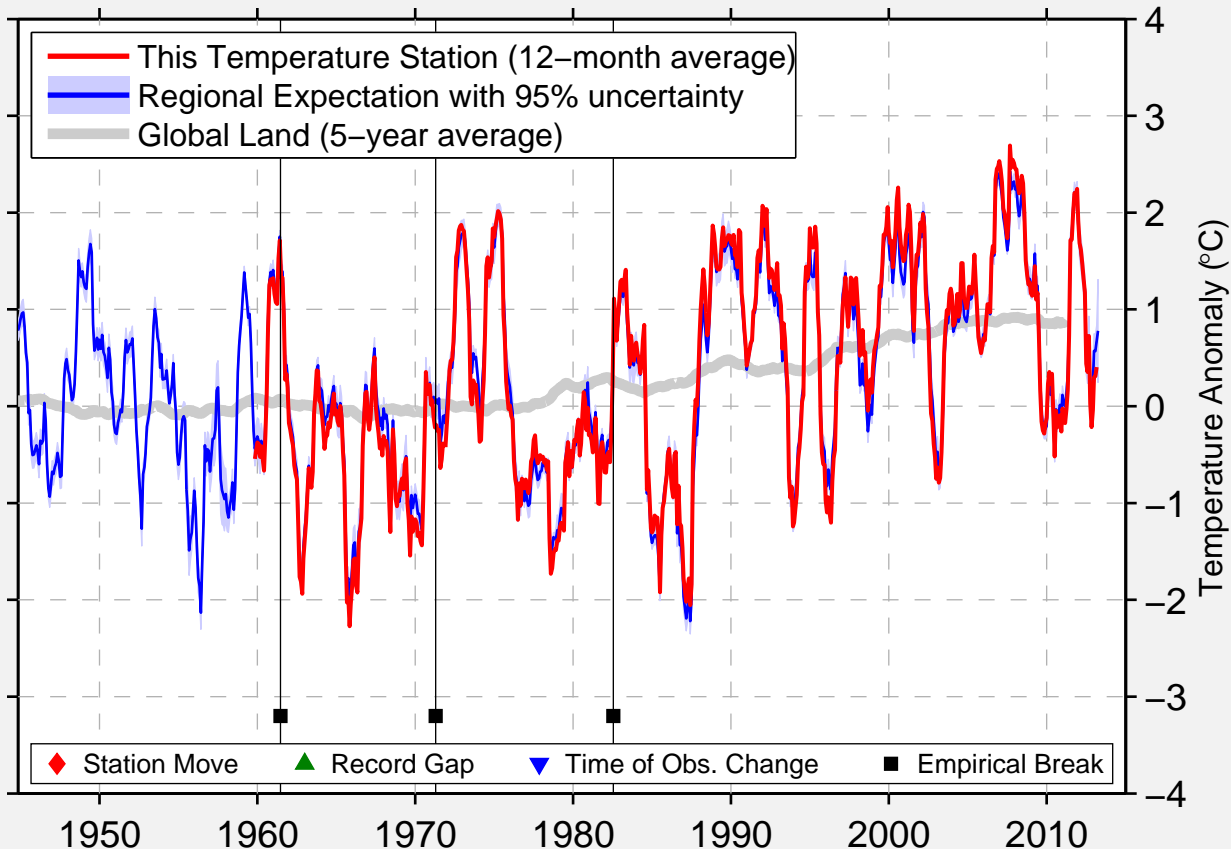

# KAARINA YLTOINEN

60.387 N, 22.554 E (Finland)

Data Quality Controlled and Aligned at Breakpoints

Berkeley Earth