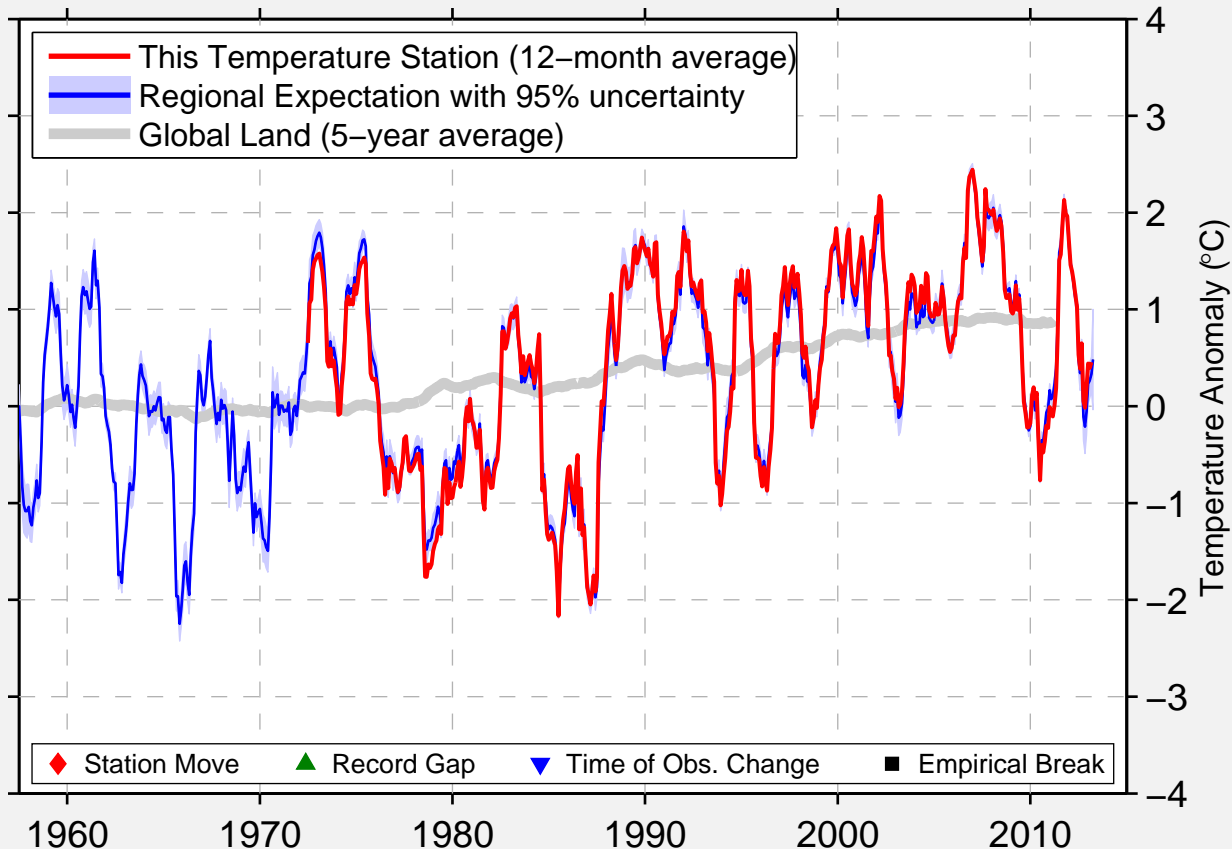

JOMALA JOMALABY

60.178 N, 19.989 E (Finland)

Data Quality Controlled and Aligned at Breakpoints

Berkeley Earth