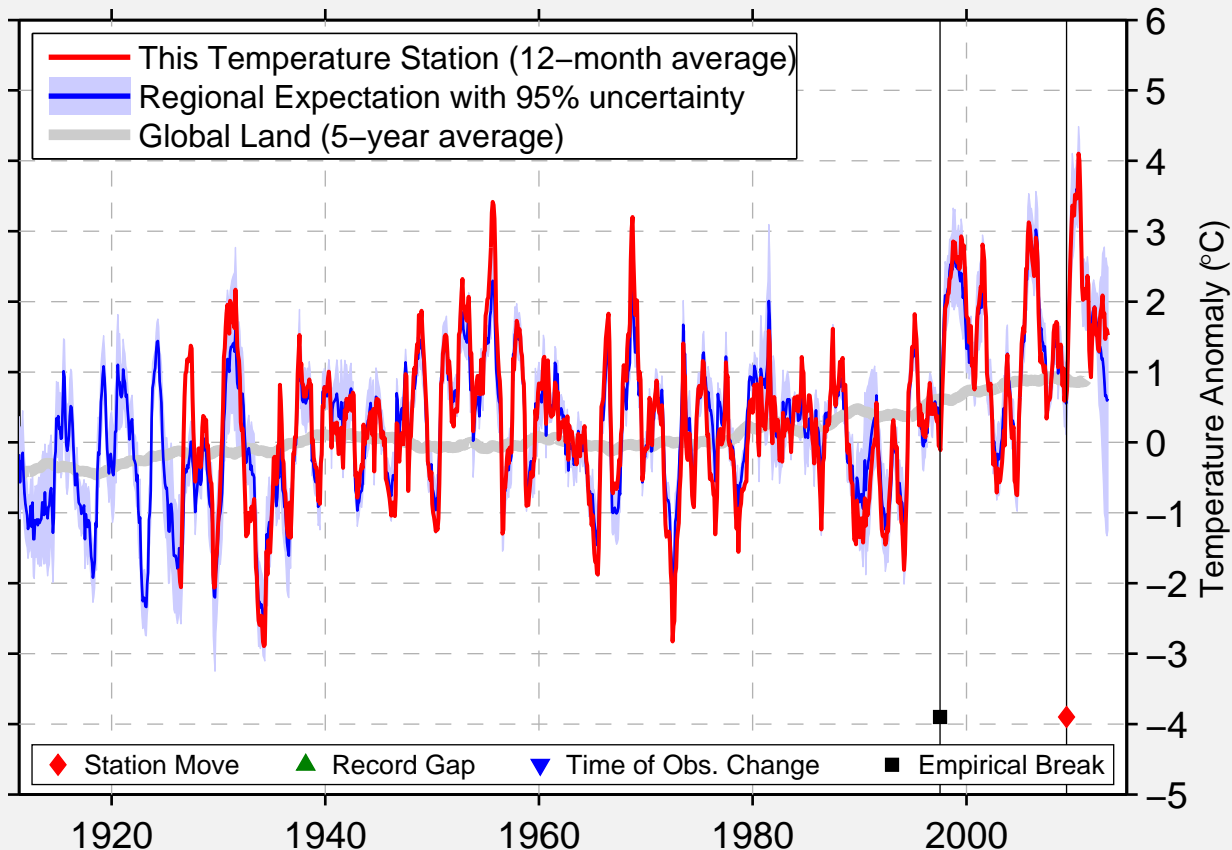

KUUJJUARAPIK A QC

55.283 N, 77.757 W (Canada)

Data Quality Controlled and Aligned at Breakpoints

Berkeley Earth