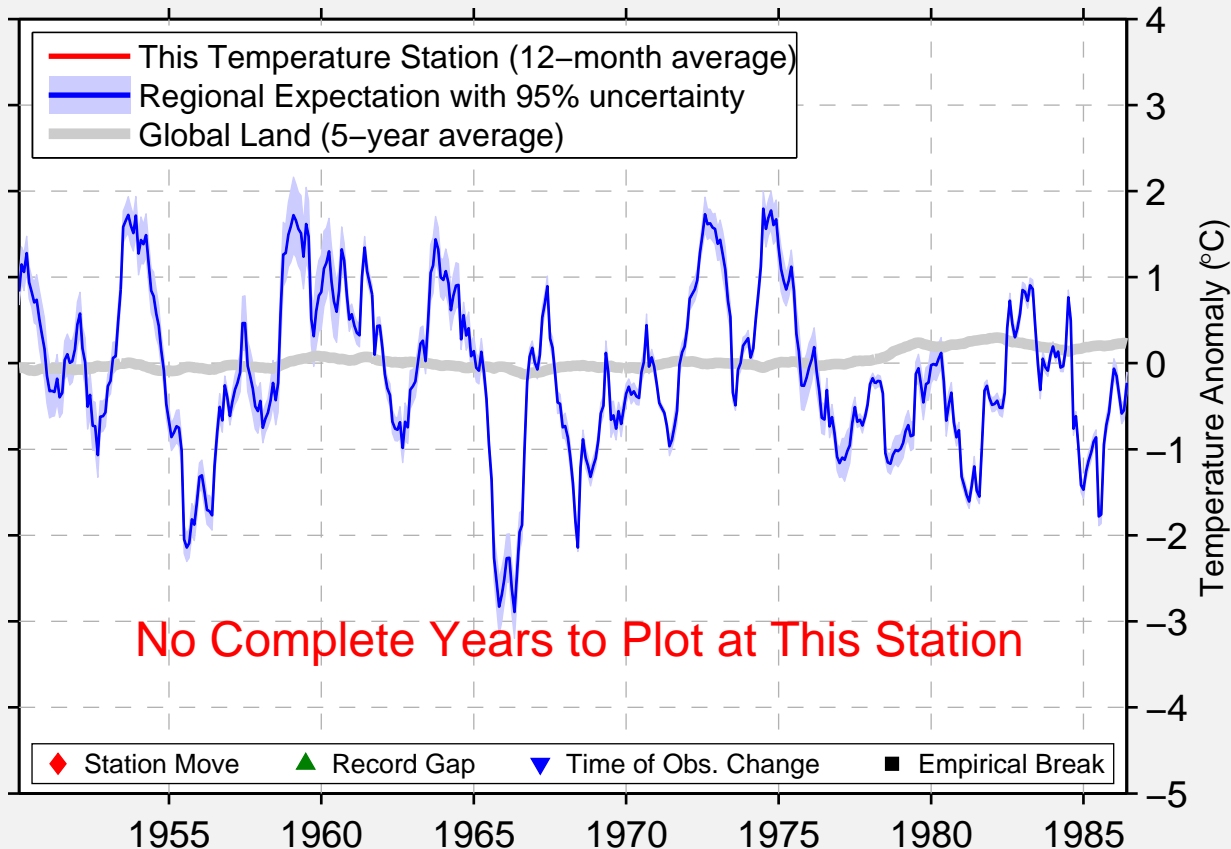

# KATTUVUOMA

68.280 N, 19.900 E (Sweden)

No Complete Years to Plot at This Station

◆ Station Move    ▲ Record Gap    ▼ Time of Obs. Change    ■ Empirical Break