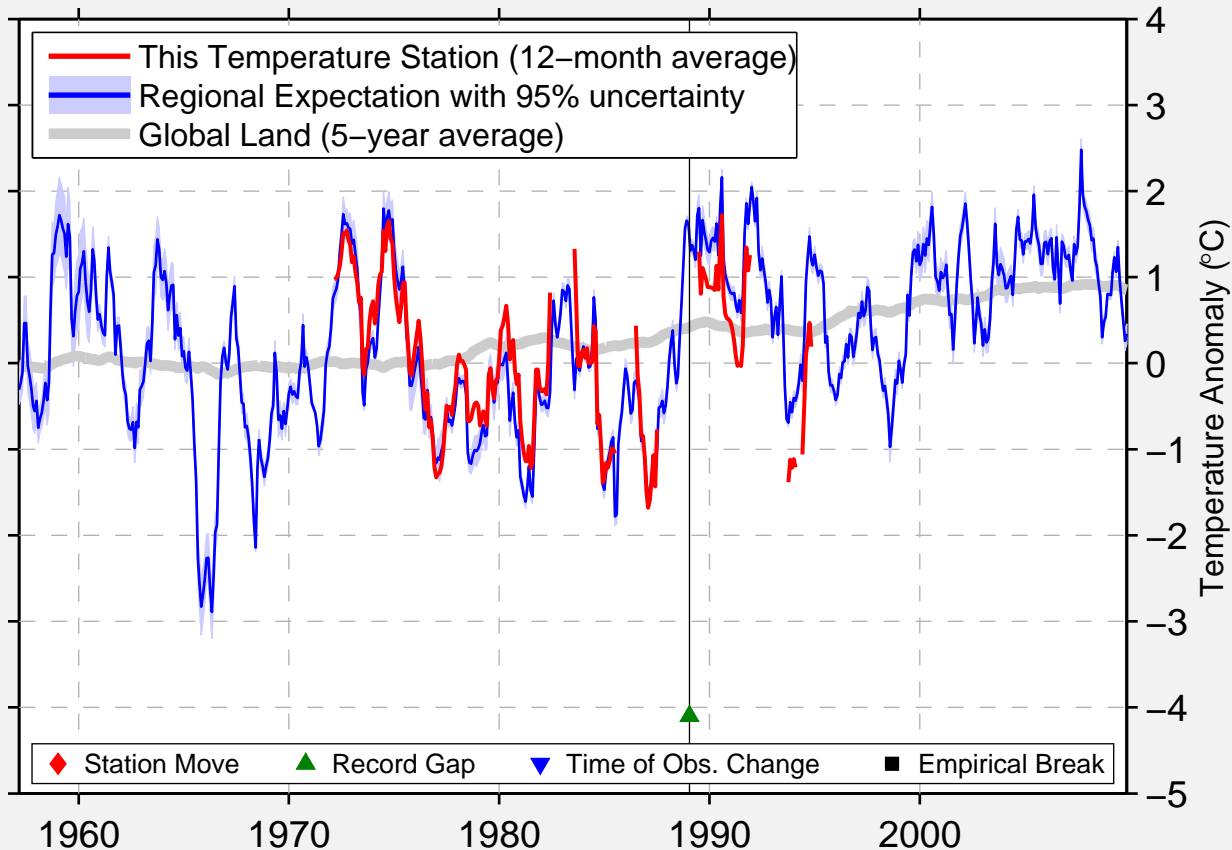

TORNETRASK

68.220 N, 19.710 E (Sweden)

◆ Station Move ▲ Record Gap ▼ Time of Obs. Change ■ Empirical Break