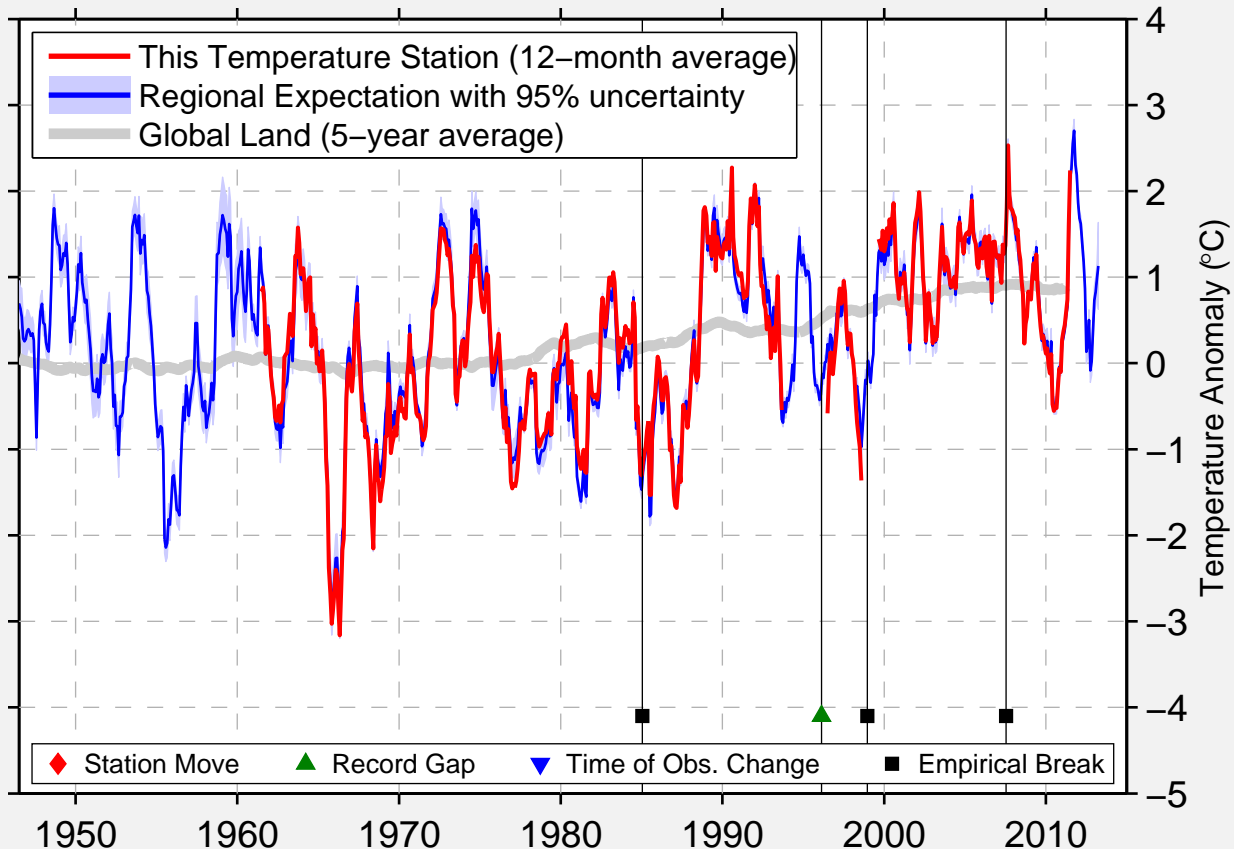

# KIRUNA\_FLYGPLATS

67.830 N, 20.340 E (Sweden)

Data Quality Controlled and Aligned at Breakpoints

Berkeley Earth