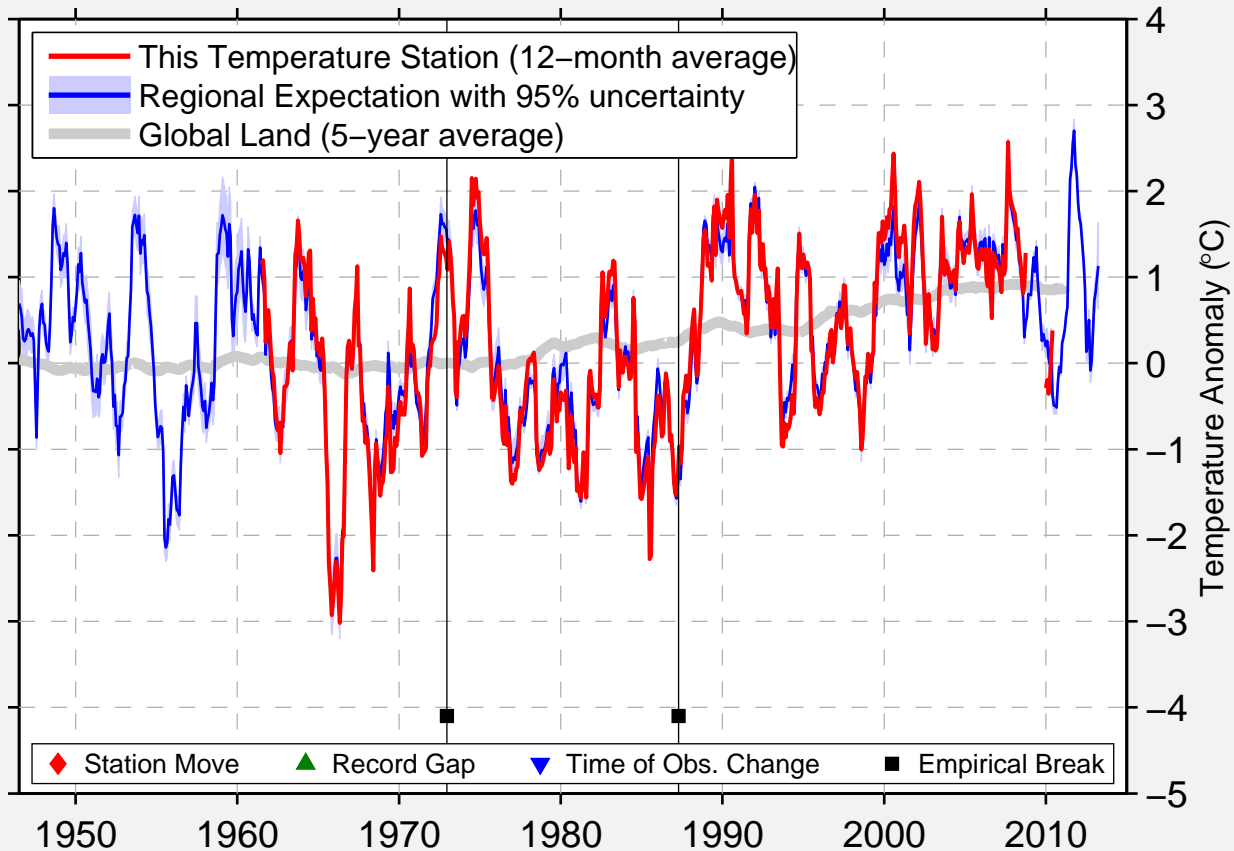

VITTANGI

67.680 N, 21.630 E (Sweden)

Data Quality Controlled and Aligned at Breakpoints

Berkeley Earth