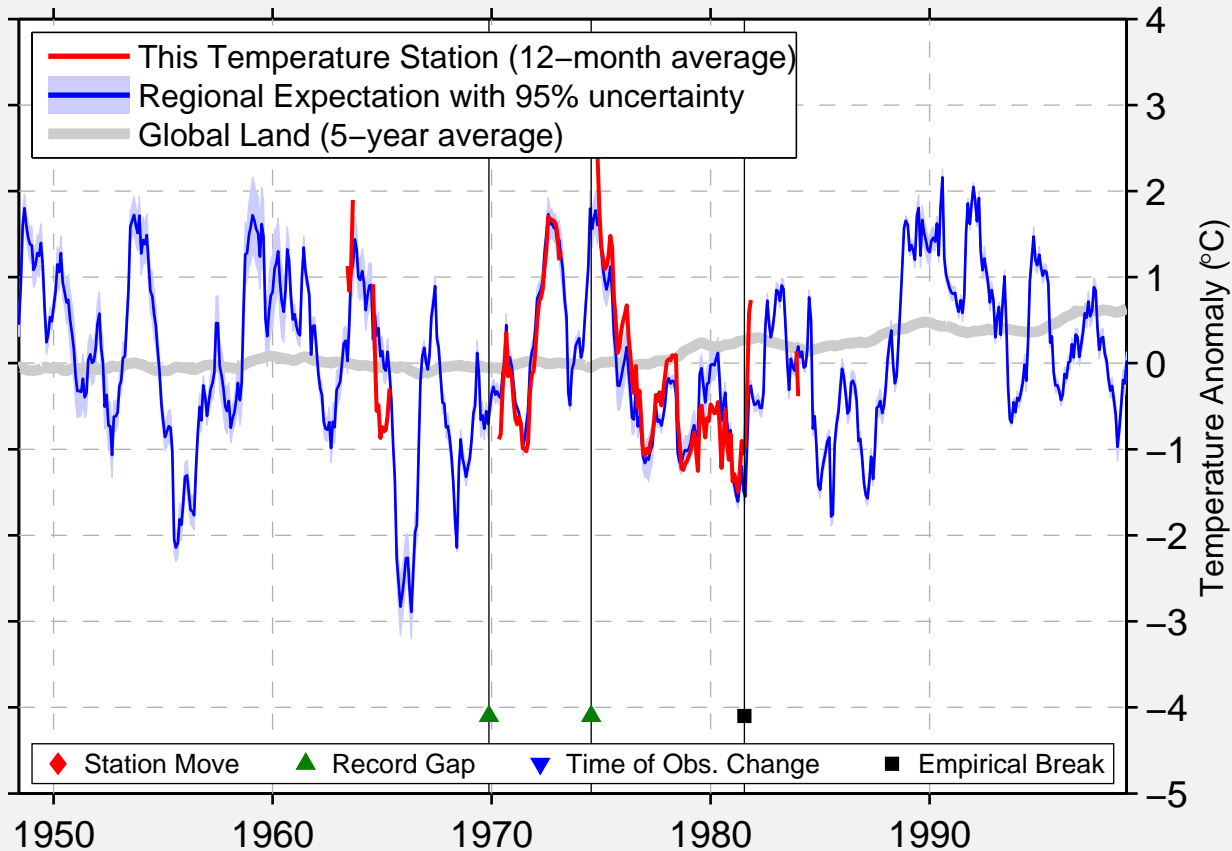

SVAPPAVAARA

67.650 N, 21.050 E (Sweden)

Data Quality Controlled and Aligned at Breakpoints

Berkeley Earth