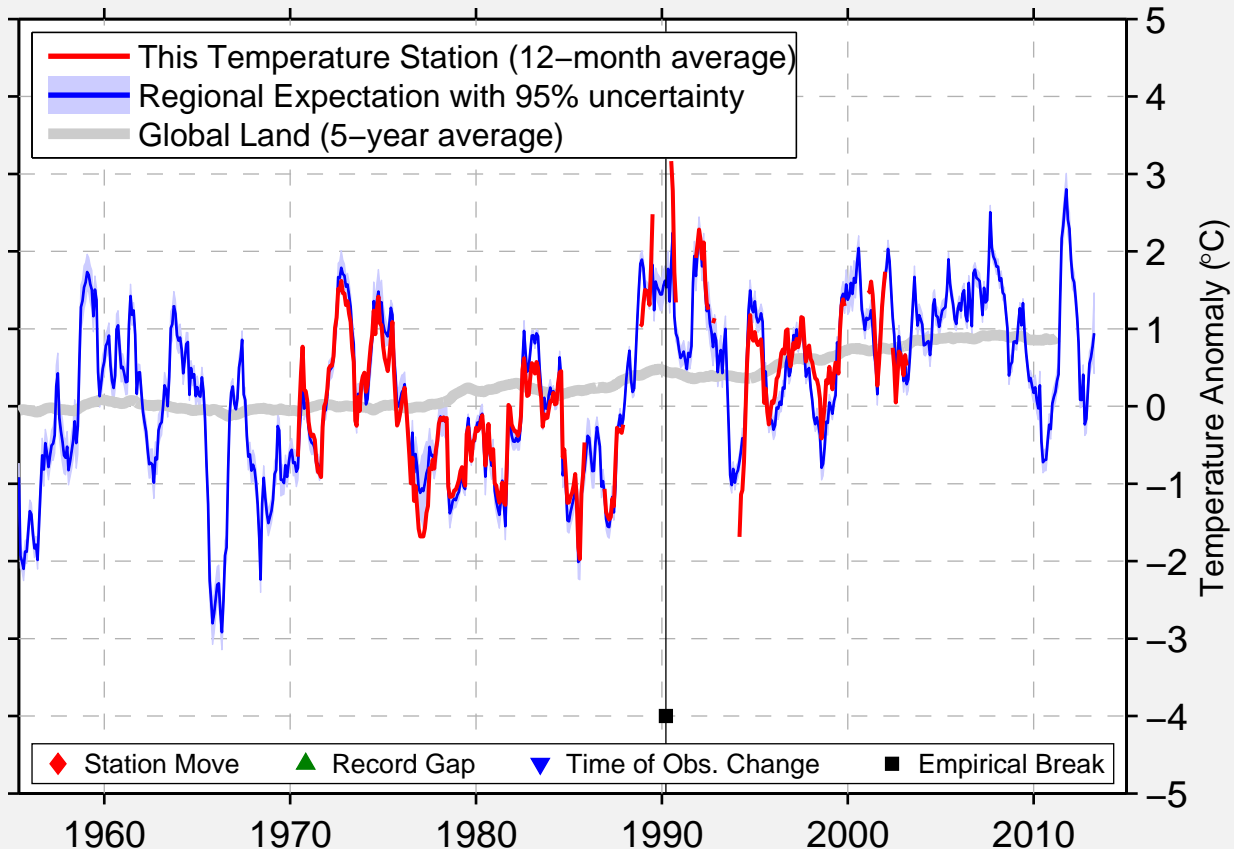

# ALUOKTA

67.310 N, 18.900 E (Sweden)

Data Quality Controlled and Aligned at Breakpoints

Berkeley Earth