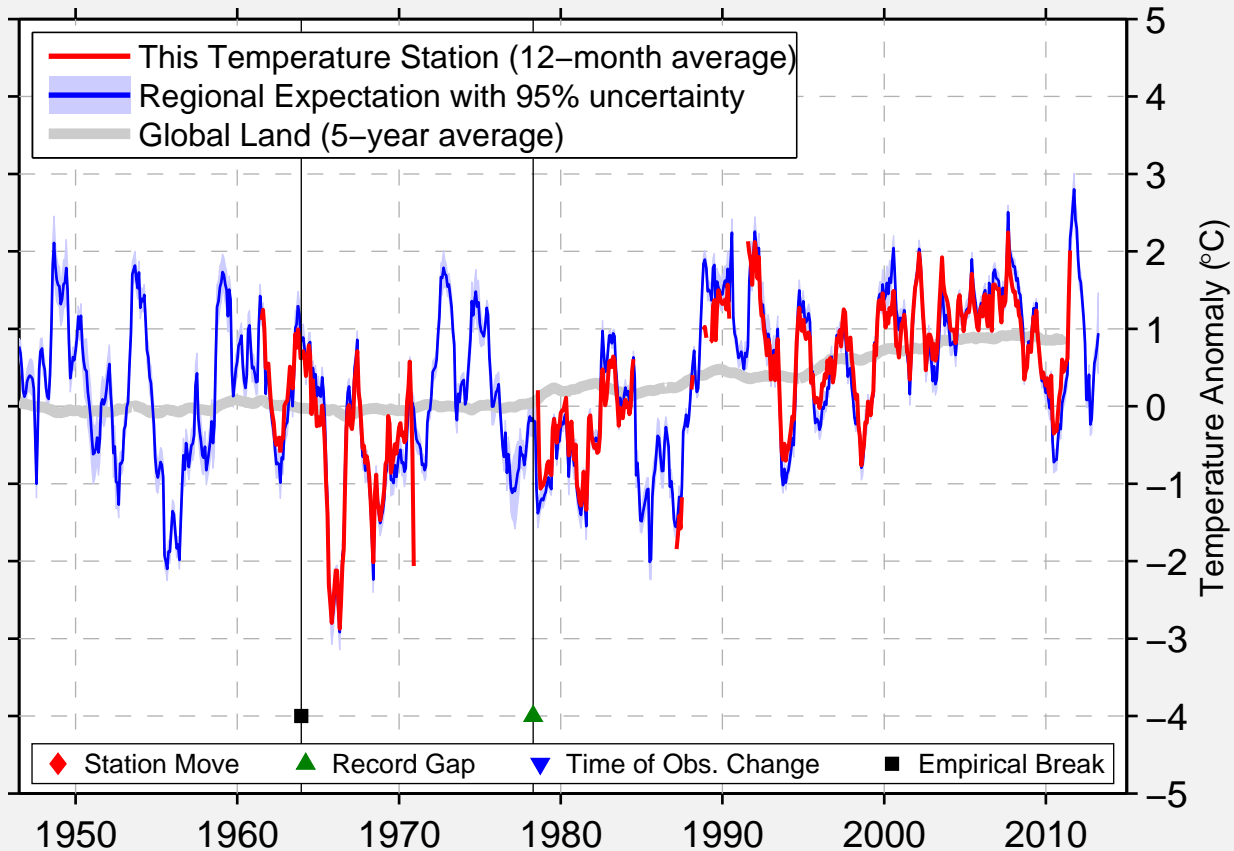

# MALMBERGET

67.170 N, 20.670 E (Sweden)

Data Quality Controlled and Aligned at Breakpoints

Berkeley Earth