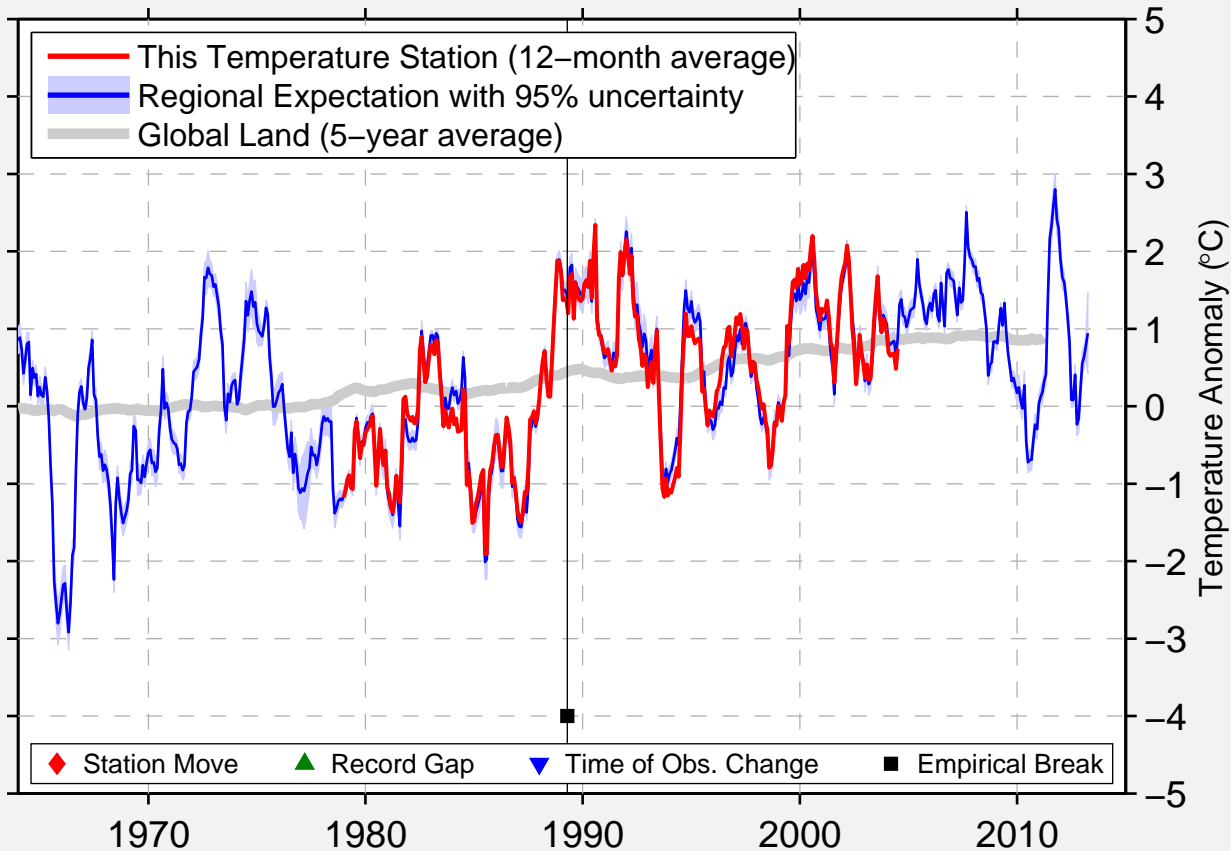

ALLOLUOKTA

67.130 N, 19.500 E (Sweden)

Data Quality Controlled and Aligned at Breakpoints

Berkeley Earth