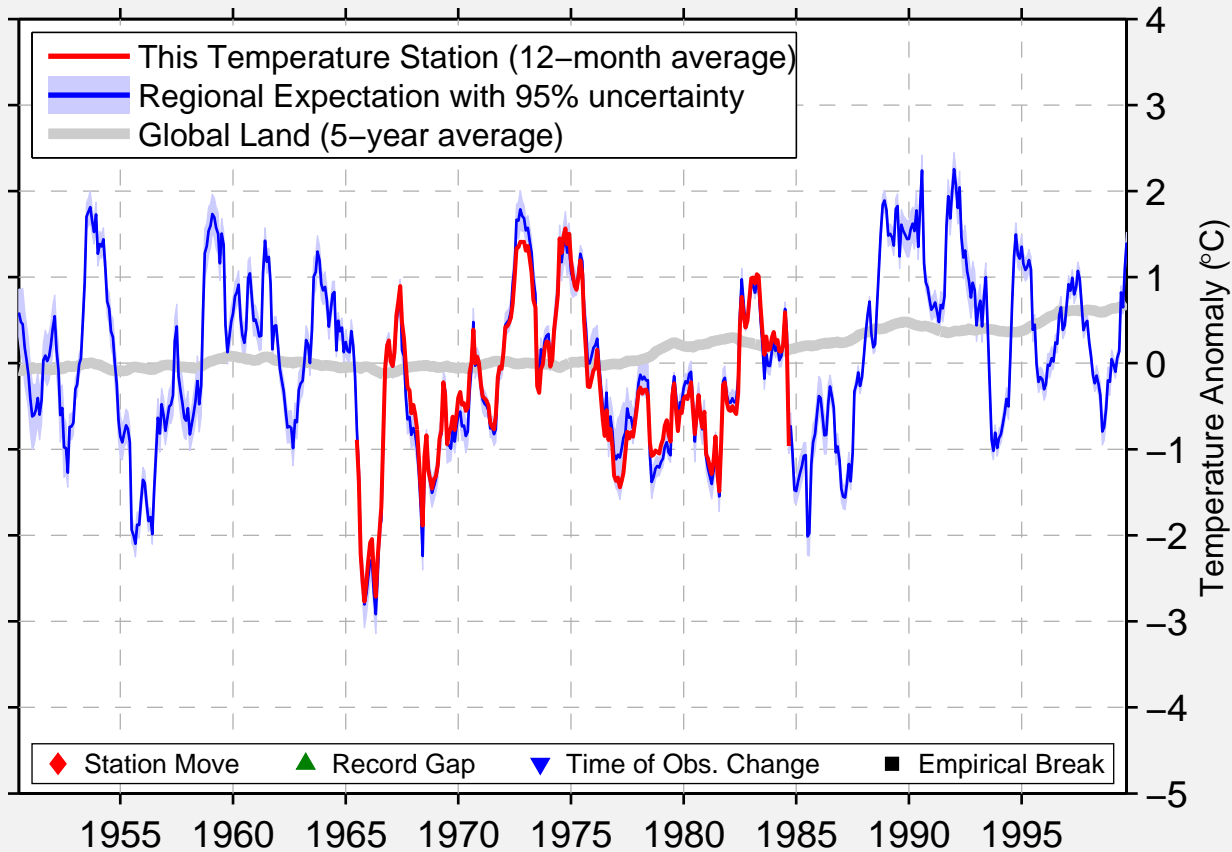

KOMPELUSVAARA

67.090 N, 22.220 E (Sweden)

Data Quality Controlled and Aligned at Breakpoints

Berkeley Earth