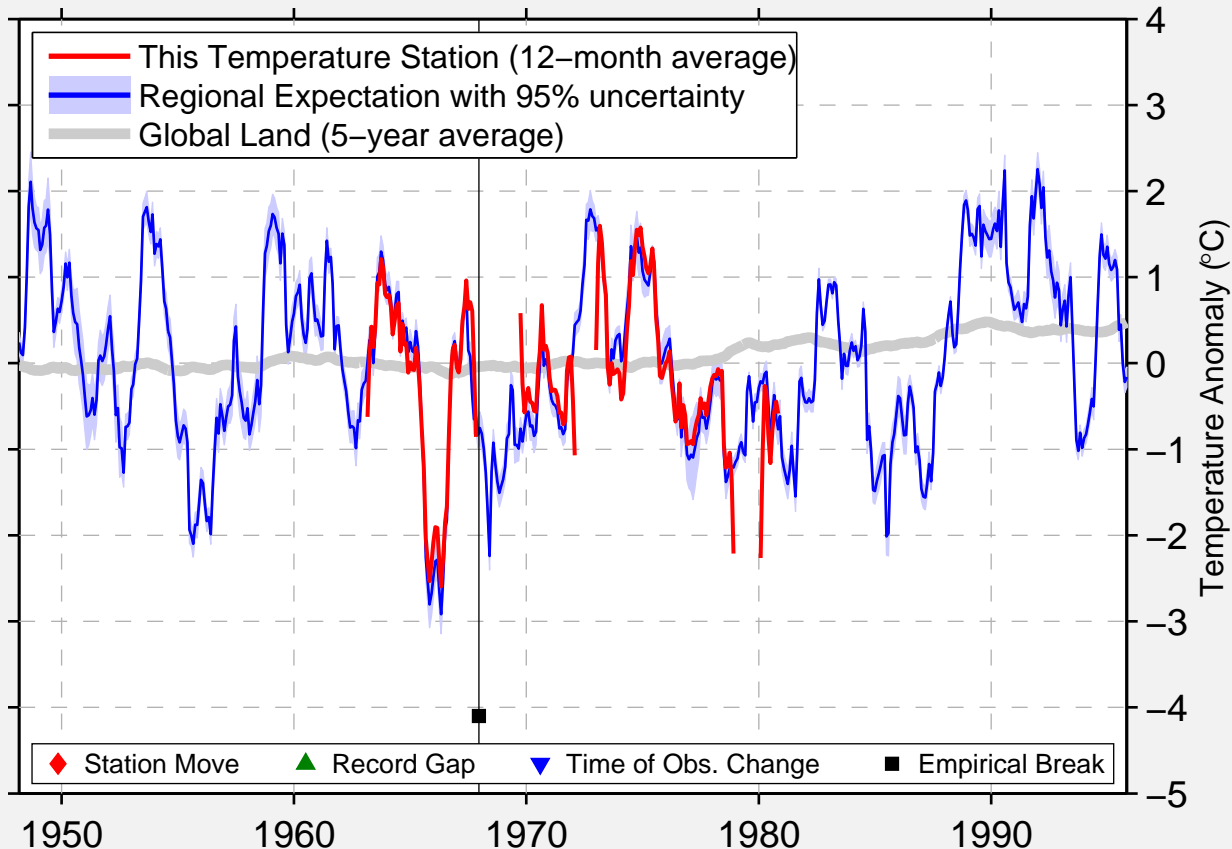

MURJEK

66.480 N, 20.880 E (Sweden)

Data Quality Controlled and Aligned at Breakpoints

Berkeley Earth