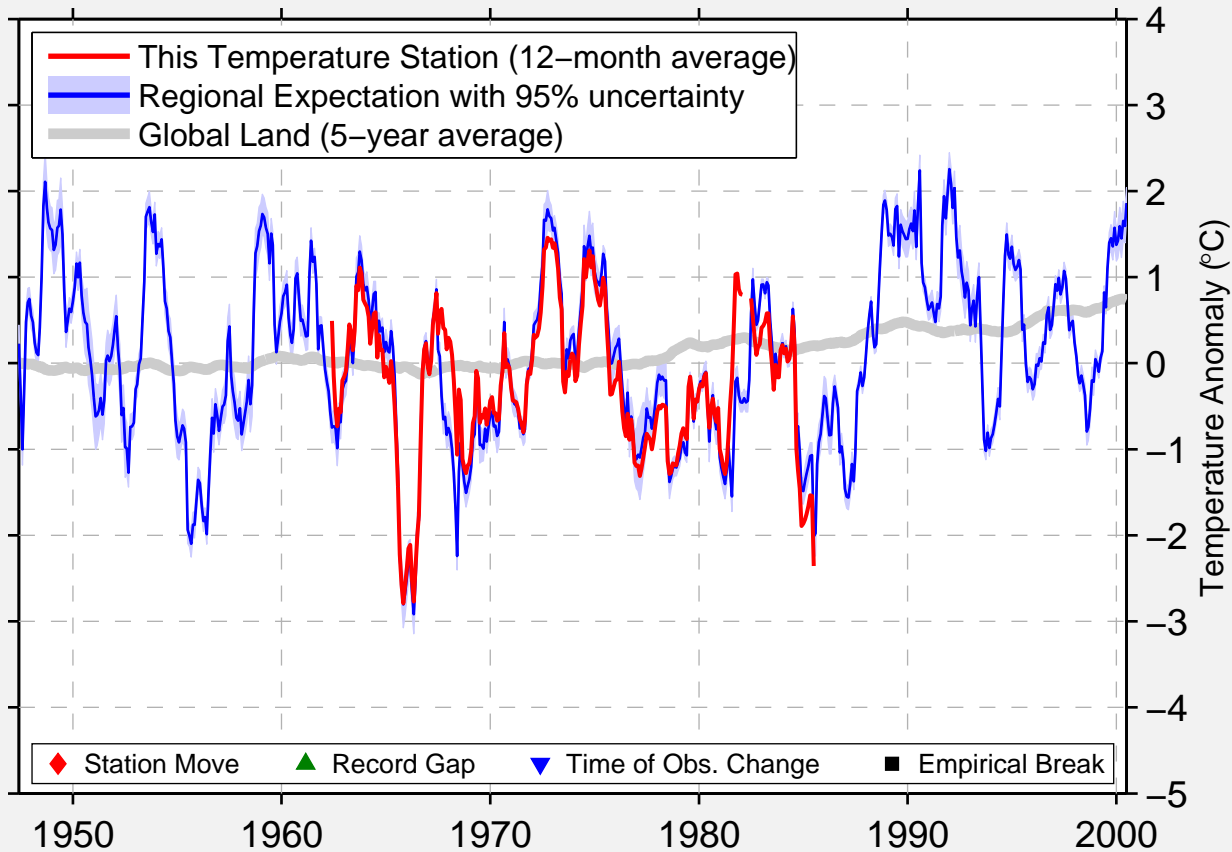

PALKEM

66.390 N, 21.610 E (Sweden)

Data Quality Controlled and Aligned at Breakpoints

Berkeley Earth