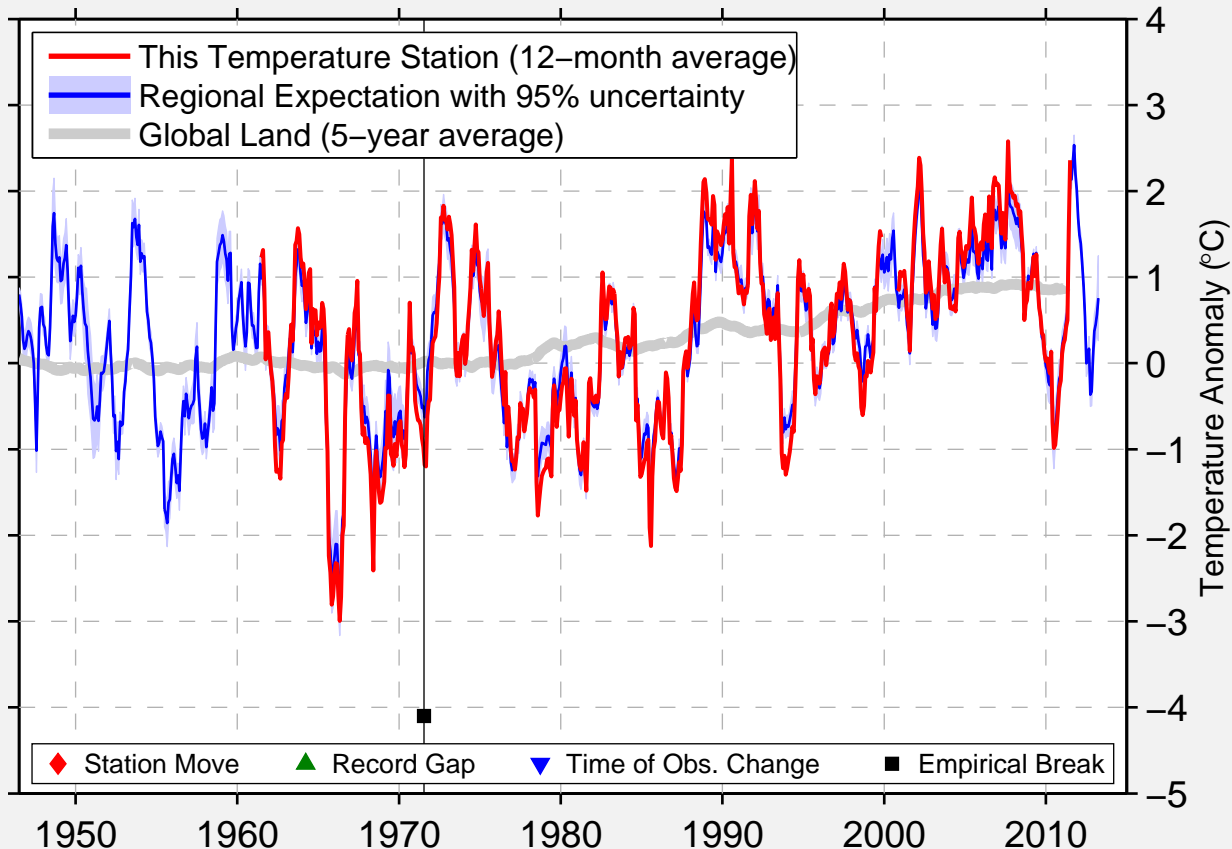

# ARJEPLOG A

66.052 N, 17.843 E (Sweden)

Data Quality Controlled and Aligned at Breakpoints

Berkeley Earth