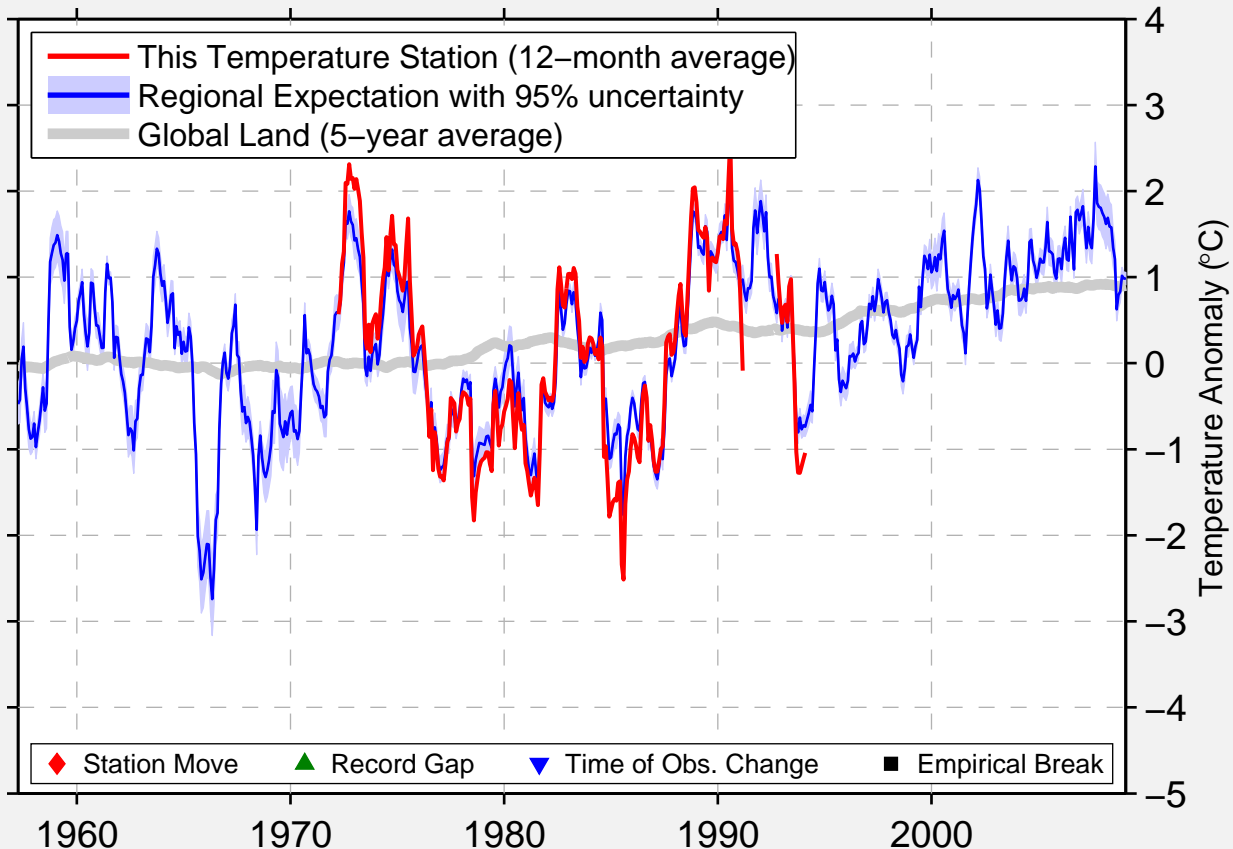

# AMMARNAS

65.970 N, 16.230 E (Sweden)

Data Quality Controlled and Aligned at Breakpoints

Berkeley Earth