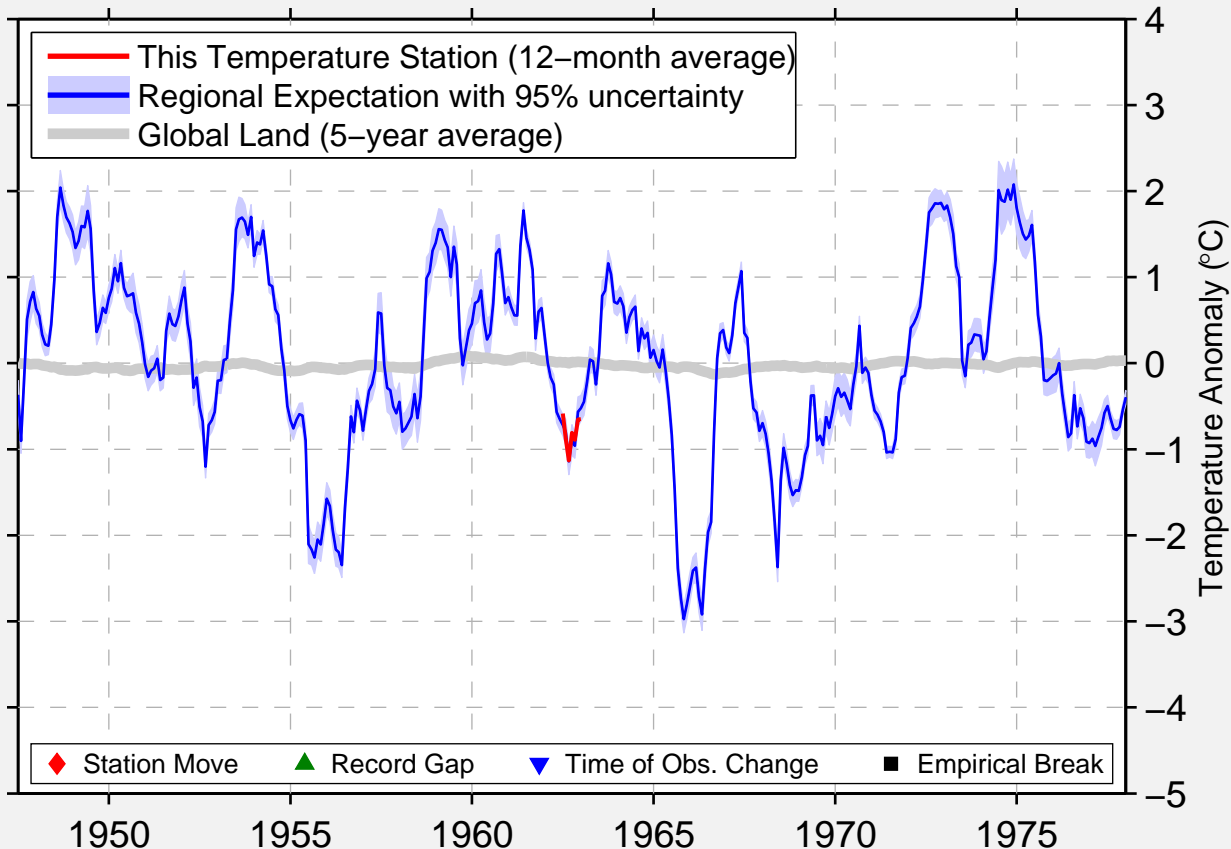

# BJORKFORS

65.920 N, 23.470 E (Sweden)

Data Quality Controlled and Aligned at Breakpoints

Berkeley Earth