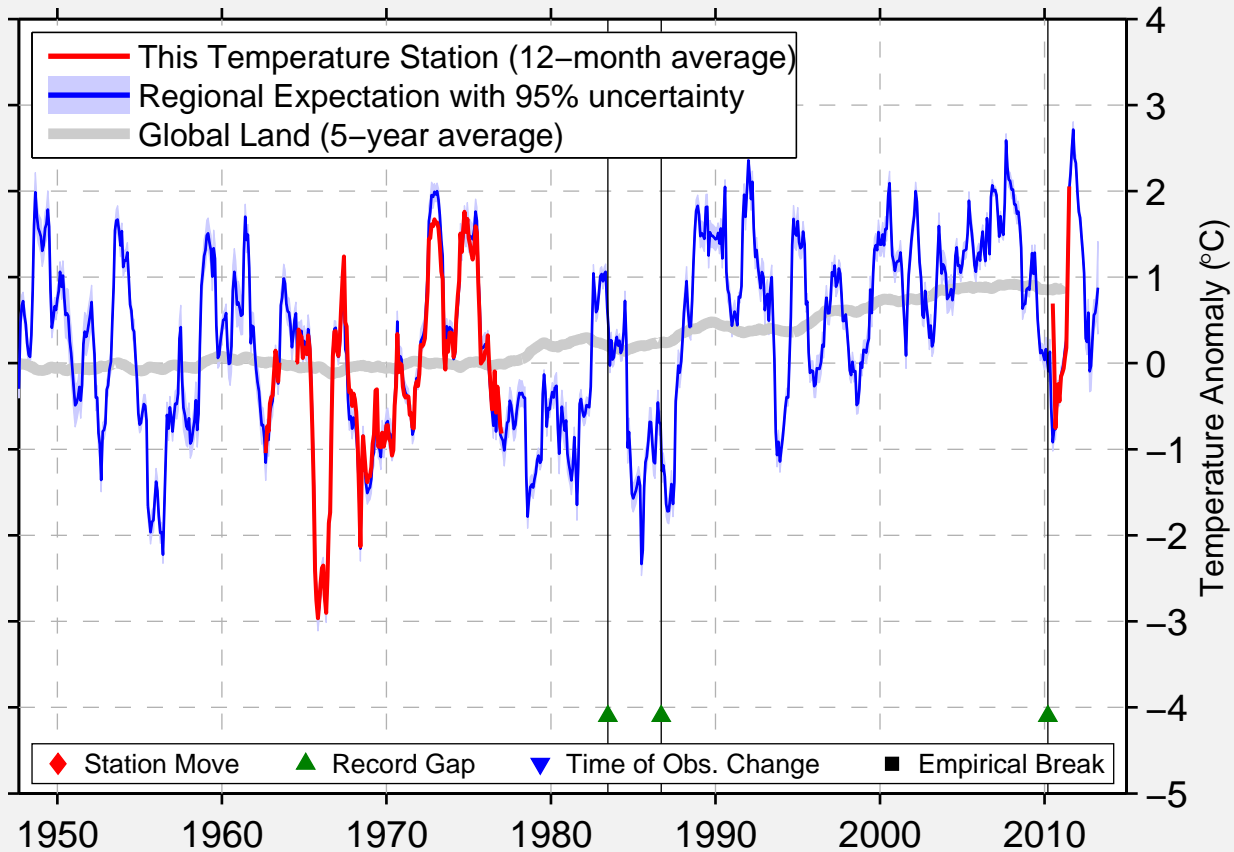

BODEN

65.820 N, 21.640 E (Sweden)

Data Quality Controlled and Aligned at Breakpoints

Berkeley Earth