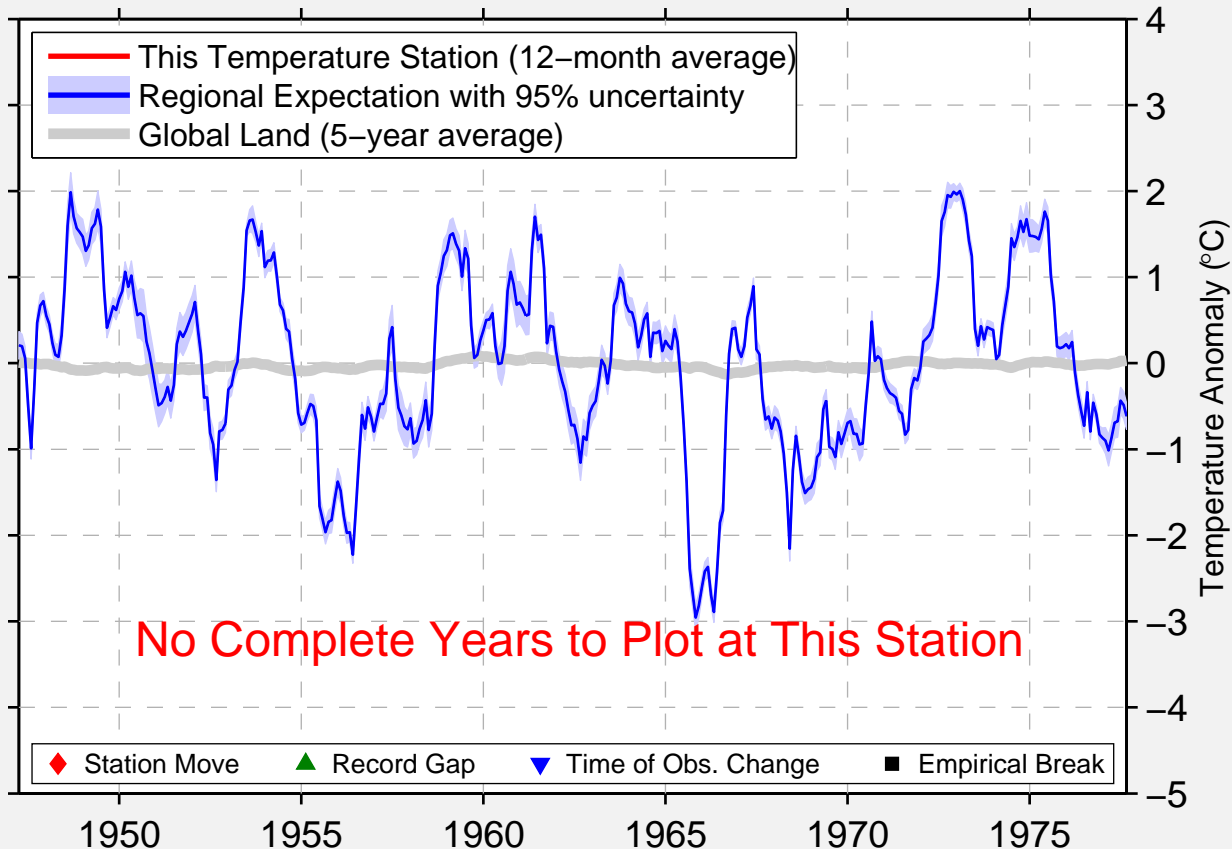

# BRANNBERGS\_FORSOKSGA

65.800 N, 21.270 E (Sweden)

Data Quality Controlled and Aligned at Breakpoints

Berkeley Earth