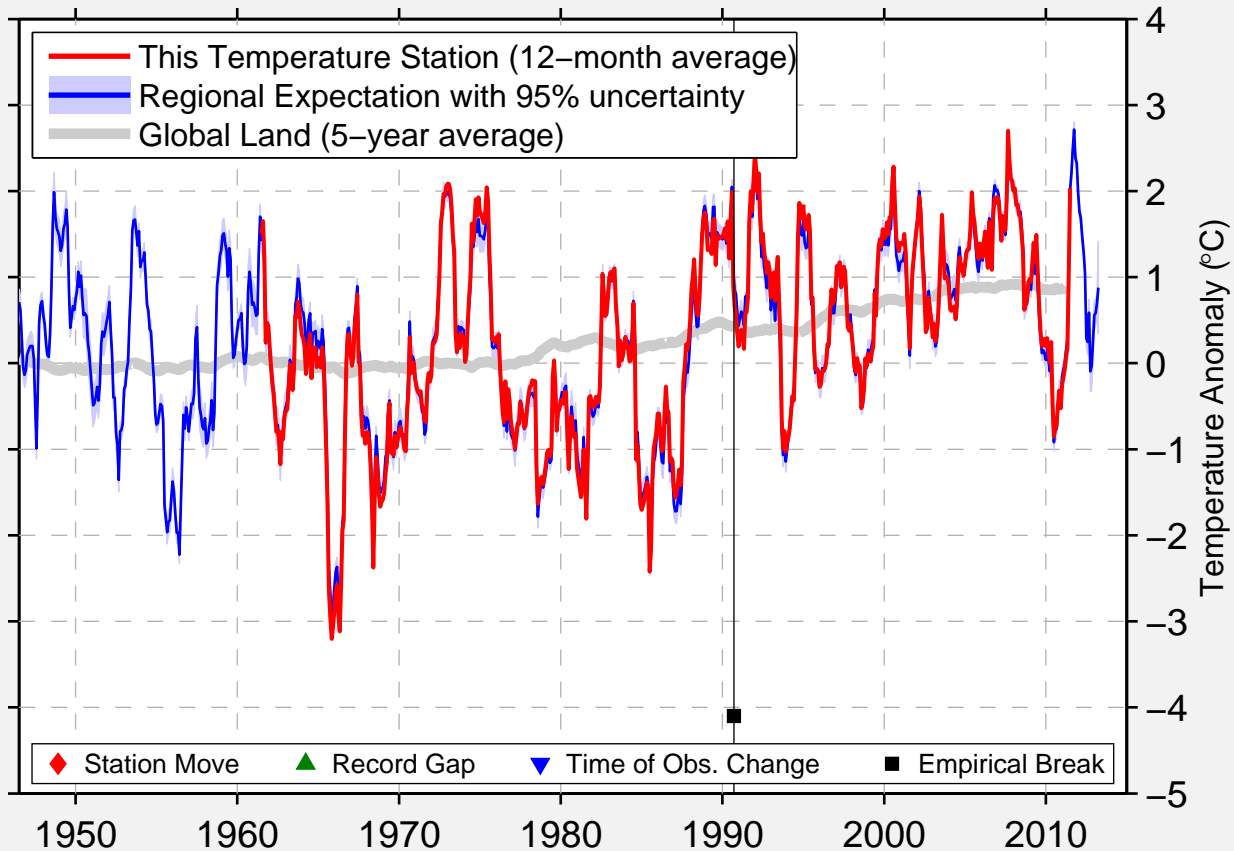

# LULEA FLYGPLATS

65.543 N, 22.119 E (Sweden)

Data Quality Controlled and Aligned at Breakpoints

Berkeley Earth