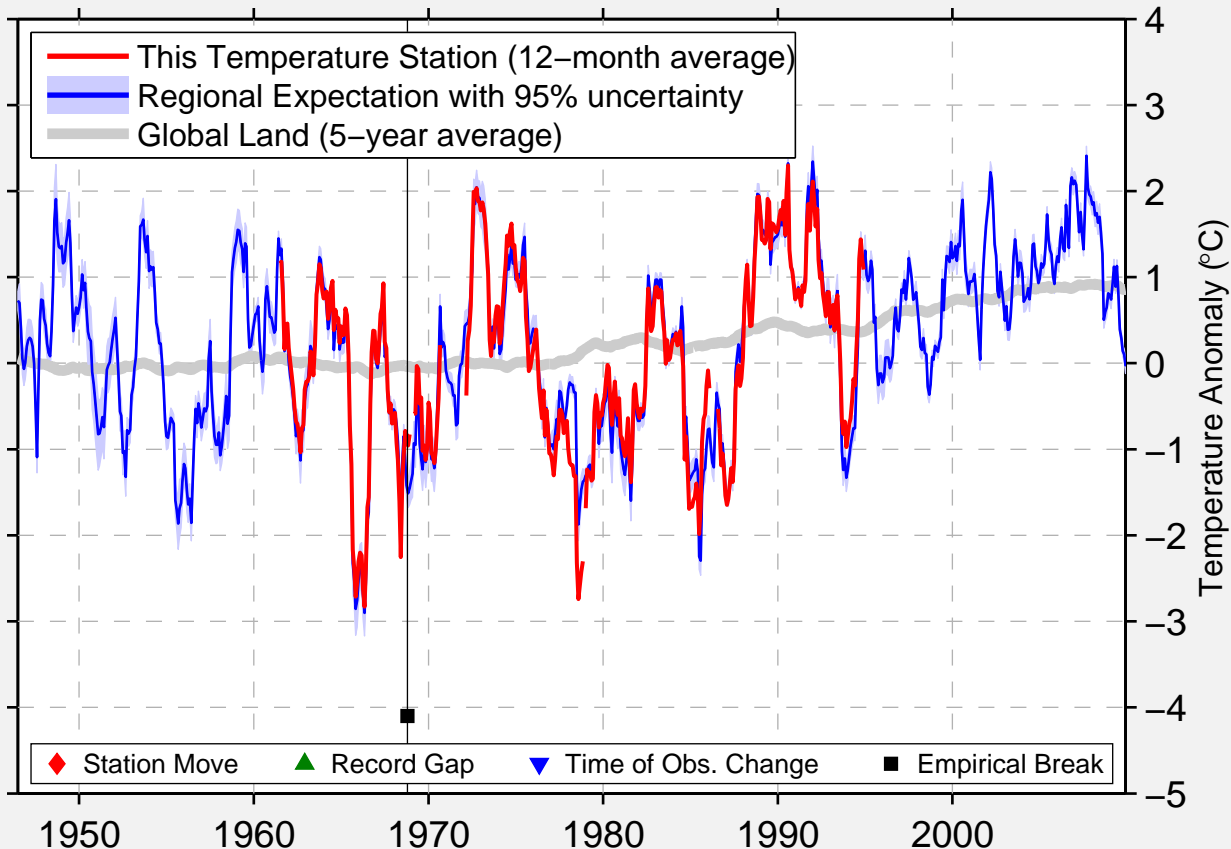

# STORBERG

65.510 N, 18.950 E (Sweden)

◆ Station Move    ▲ Record Gap    ▼ Time of Obs. Change    ■ Empirical Break