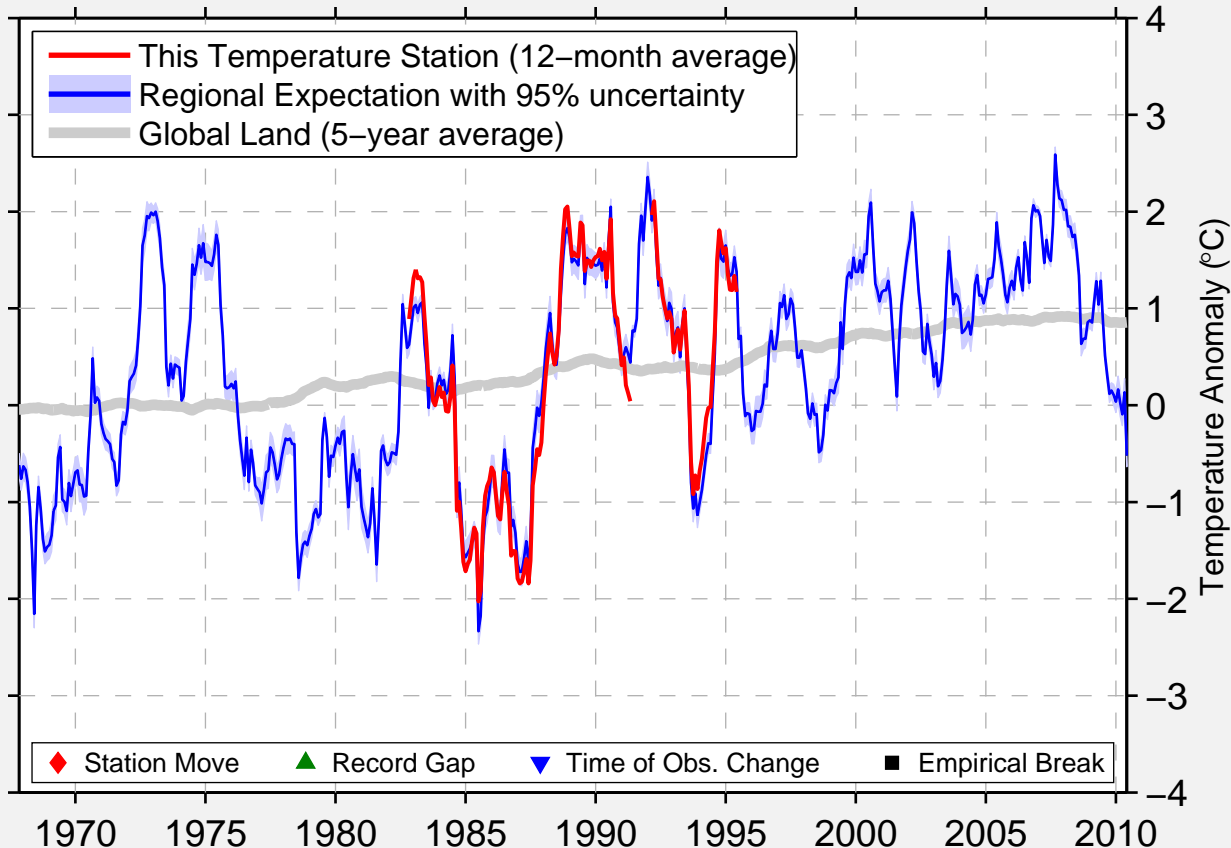

FARSTUGRUNDEN

65.330 N, 22.750 E (Sweden)

Data Quality Controlled and Aligned at Breakpoints

Berkeley Earth