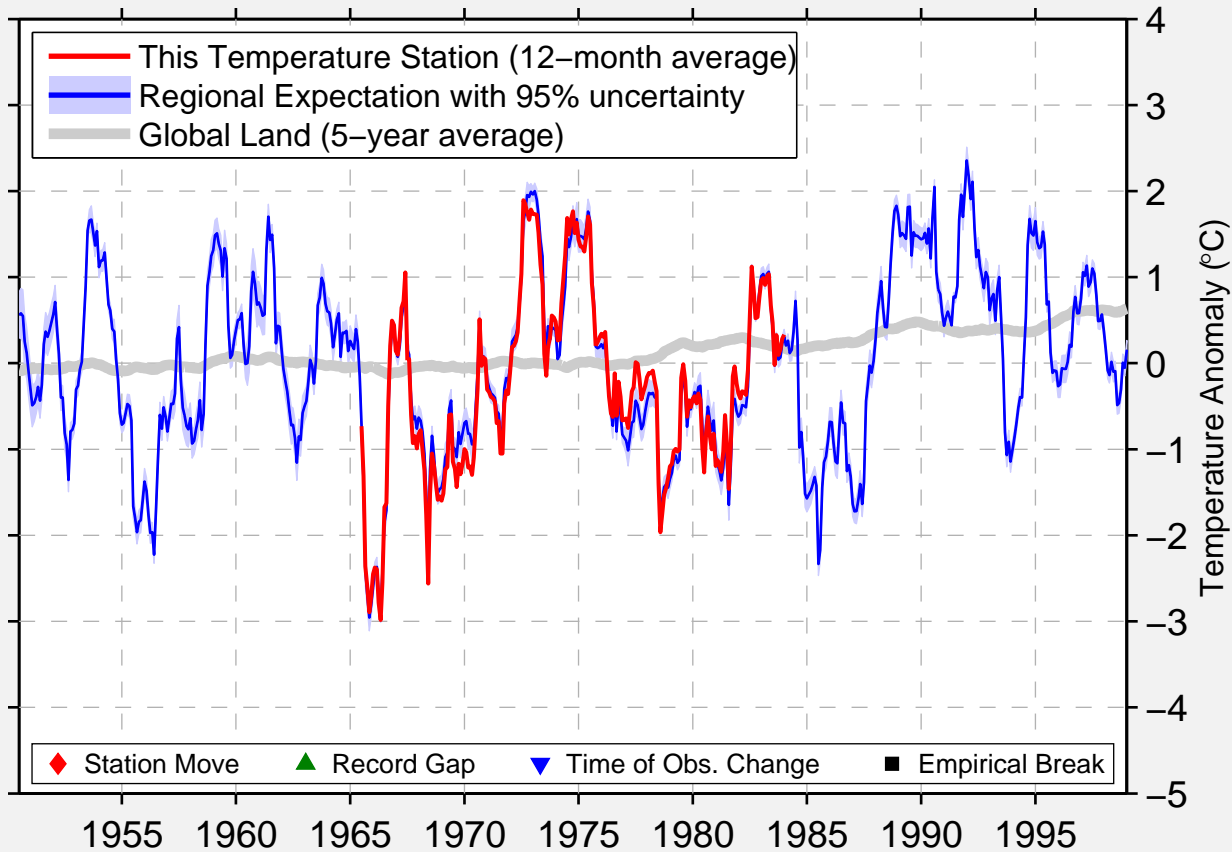

MYRHEDEN

65.300 N, 20.210 E (Sweden)

Data Quality Controlled and Aligned at Breakpoints

Berkeley Earth