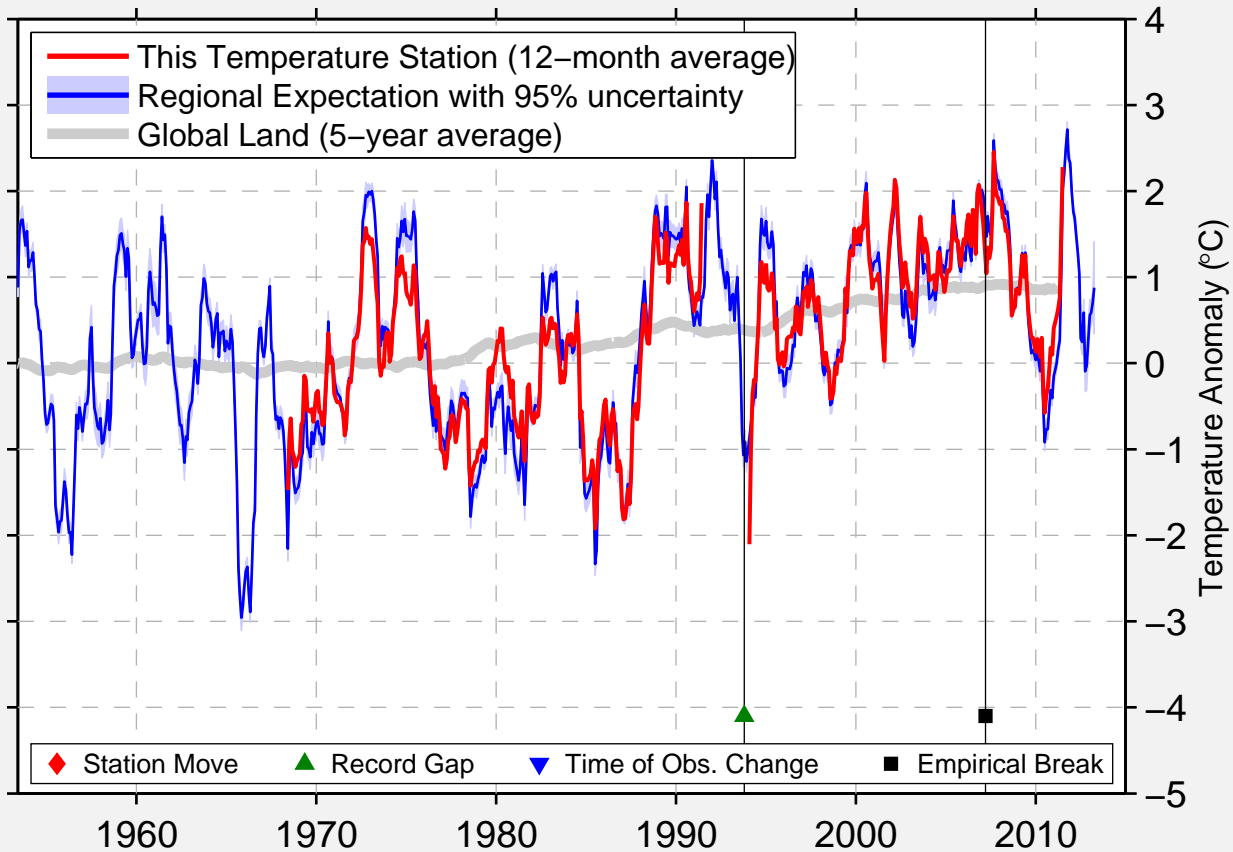

GLOMMERSTRASK

65.280 N, 19.670 E (Sweden)

Data Quality Controlled and Aligned at Breakpoints

Berkeley Earth