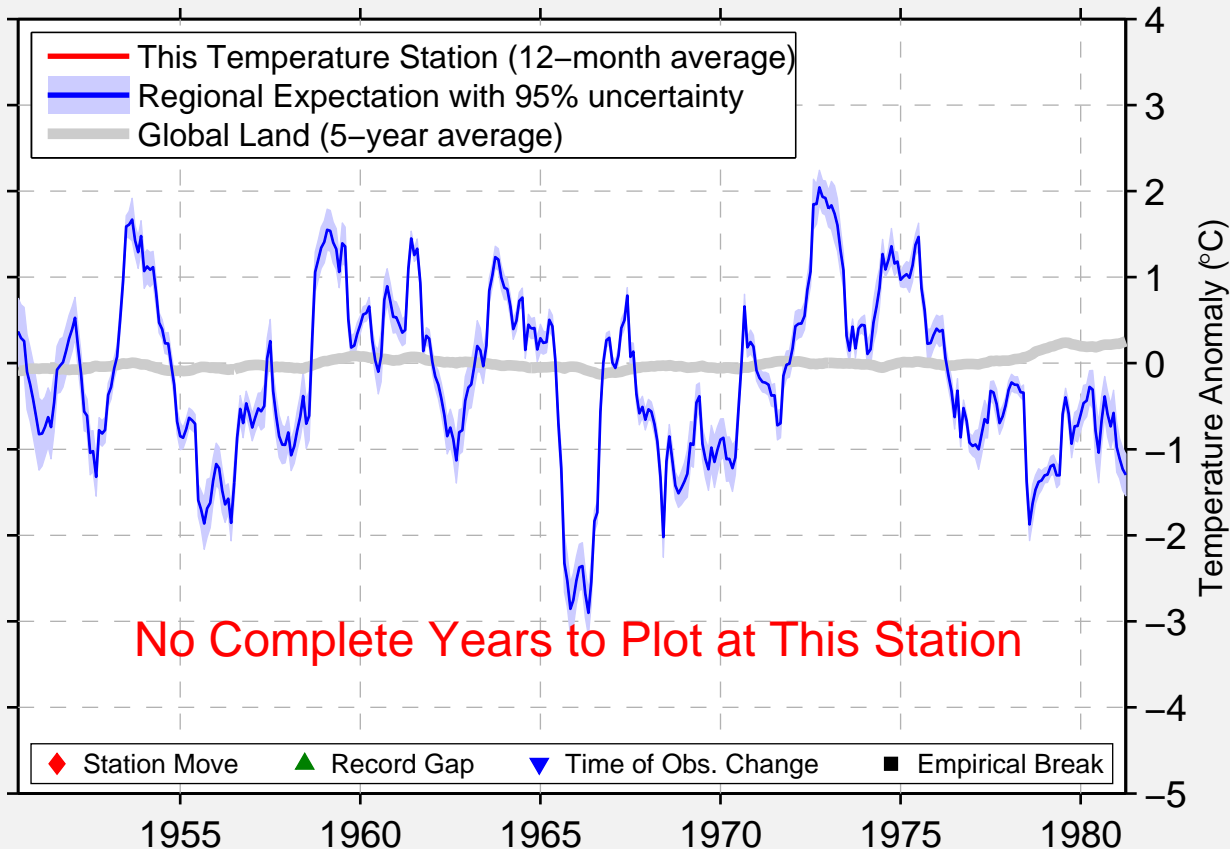

KITTELFJALL

65.250 N, 15.500 E (Sweden)

Data Quality Controlled and Aligned at Breakpoints

Berkeley Earth