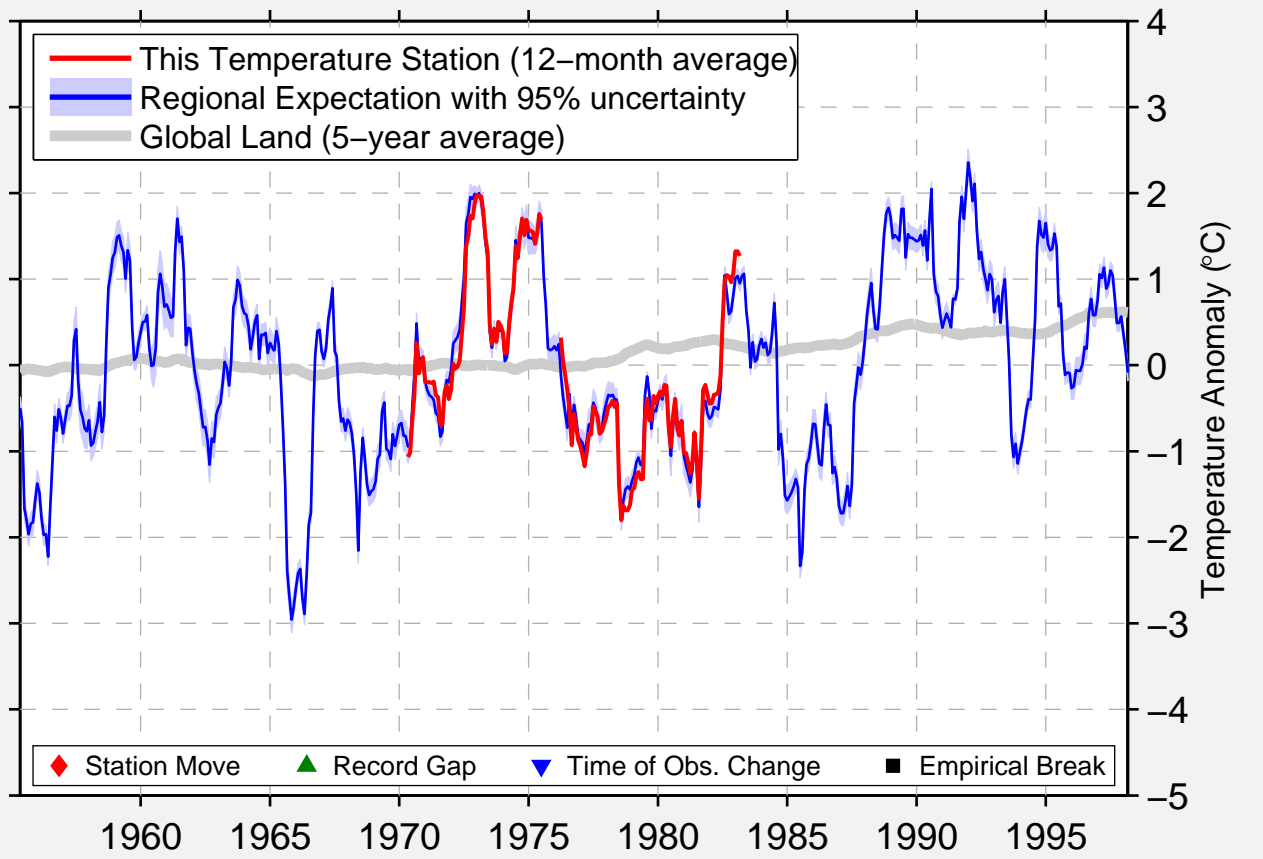

FURUOGRUND

64.910 N, 21.230 E (Sweden)

Data Quality Controlled and Aligned at Breakpoints

Berkeley Earth