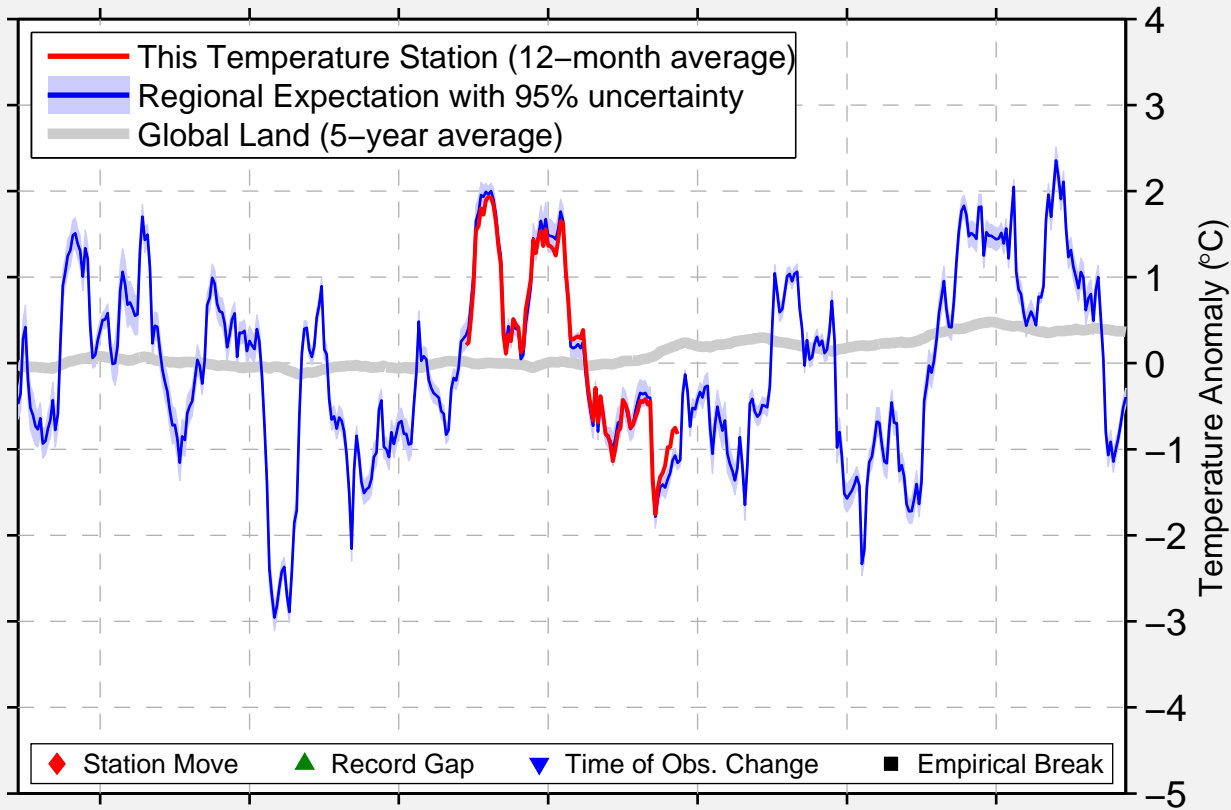

# SKELLEFTEA

64.760 N, 20.950 E (Sweden)

Data Quality Controlled and Aligned at Breakpoints

Berkeley Earth