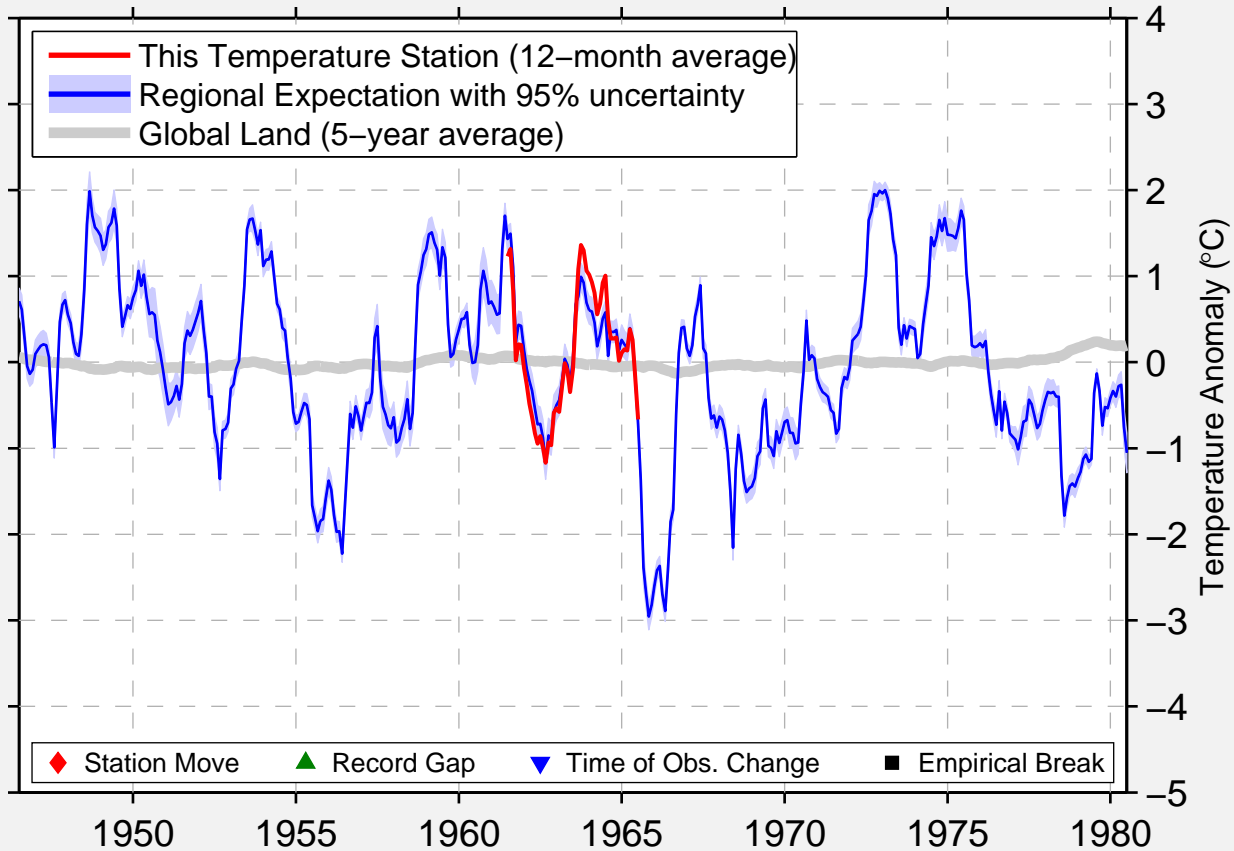

# KLUTMARK

64.750 N, 20.630 E (Sweden)

Data Quality Controlled and Aligned at Breakpoints

Berkeley Earth