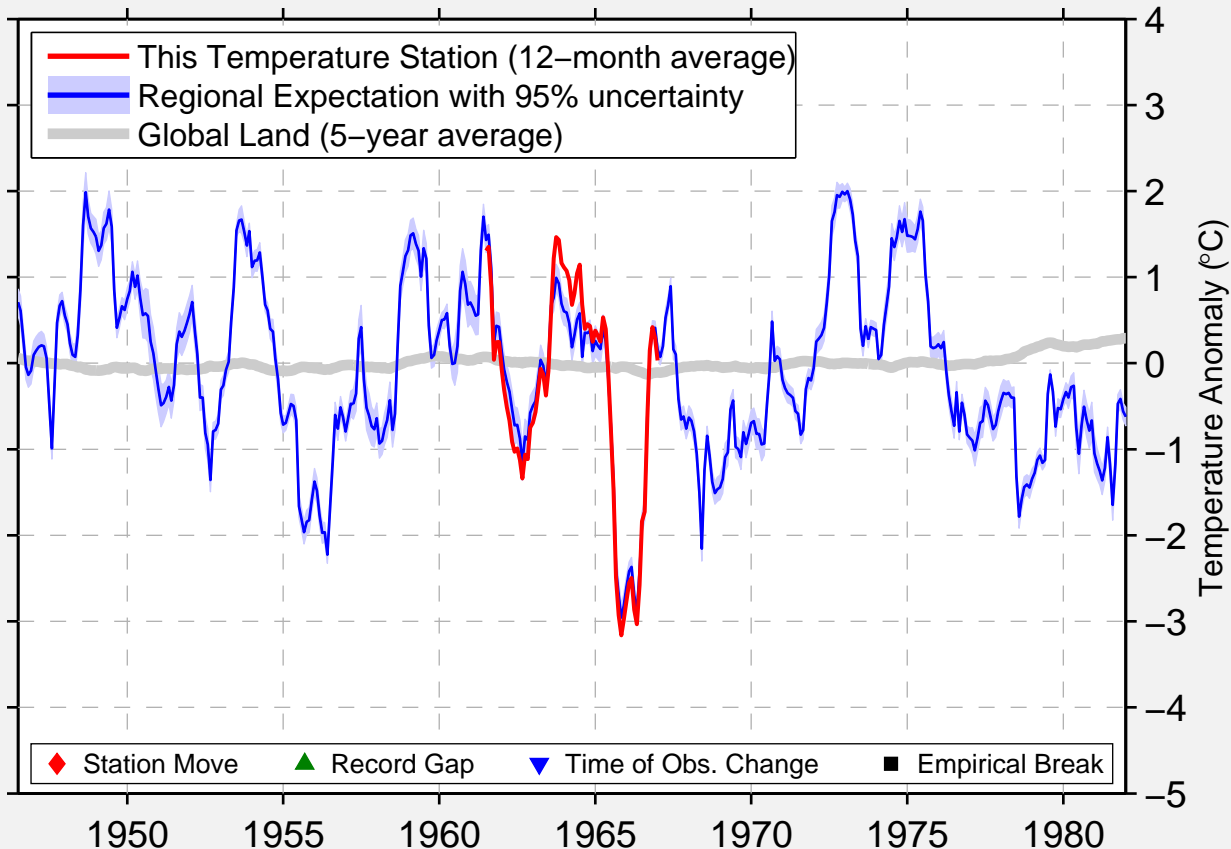

URSVIKEN

64.720 N, 21.150 E (Sweden)

Data Quality Controlled and Aligned at Breakpoints

Berkeley Earth