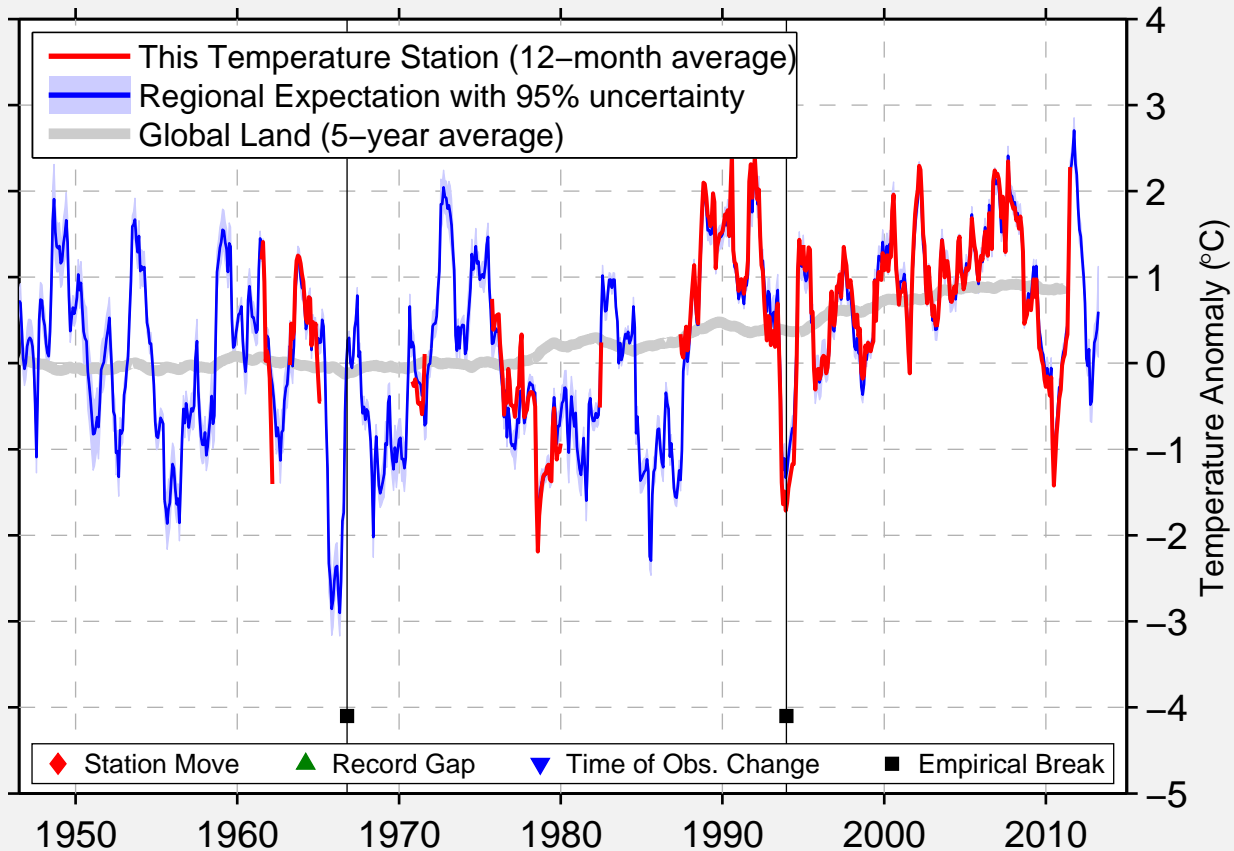

LAXBACKEN

64.640 N, 16.410 E (Sweden)

Data Quality Controlled and Aligned at Breakpoints

Berkeley Earth