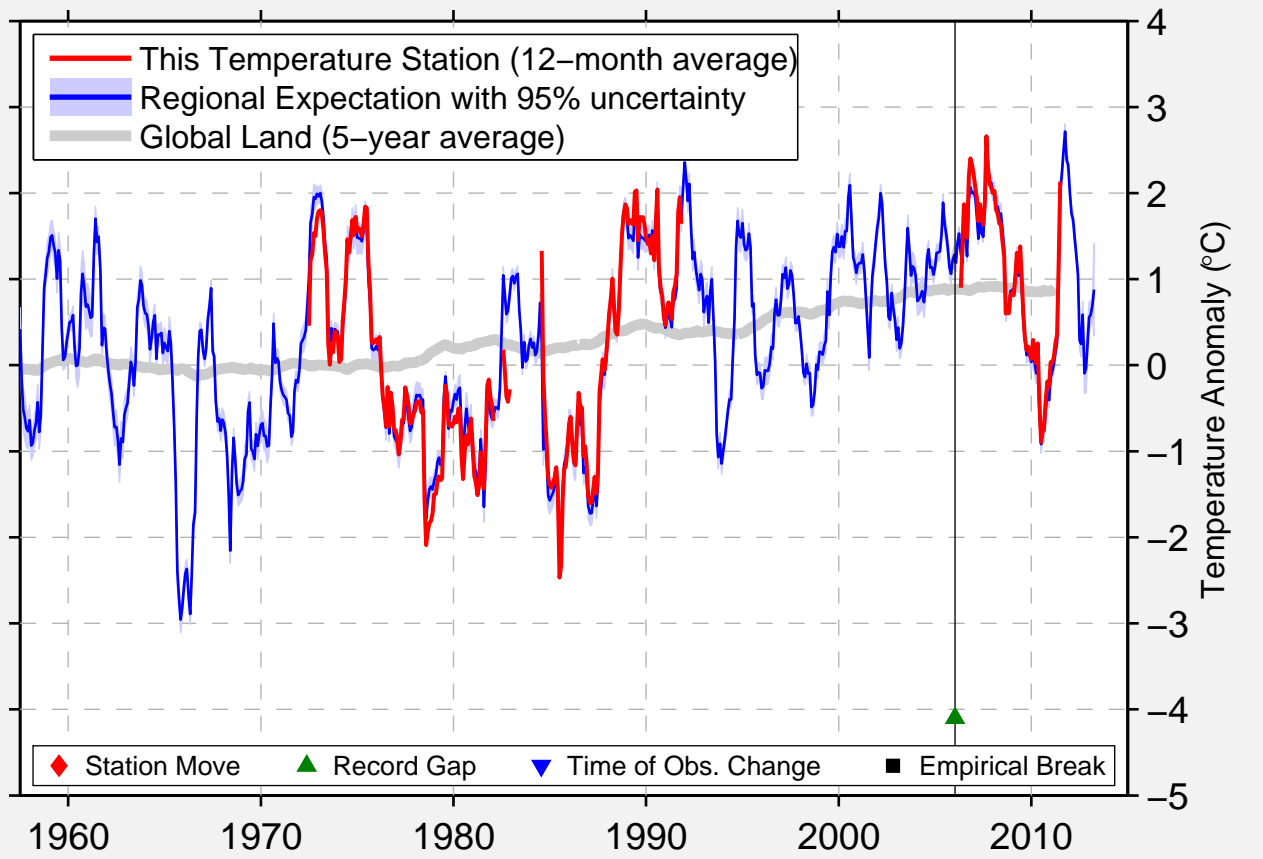

# SKELLEFTEÅ\_FLYGPLATS

64.620 N, 21.070 E (Sweden)

Data Quality Controlled and Aligned at Breakpoints

Berkeley Earth