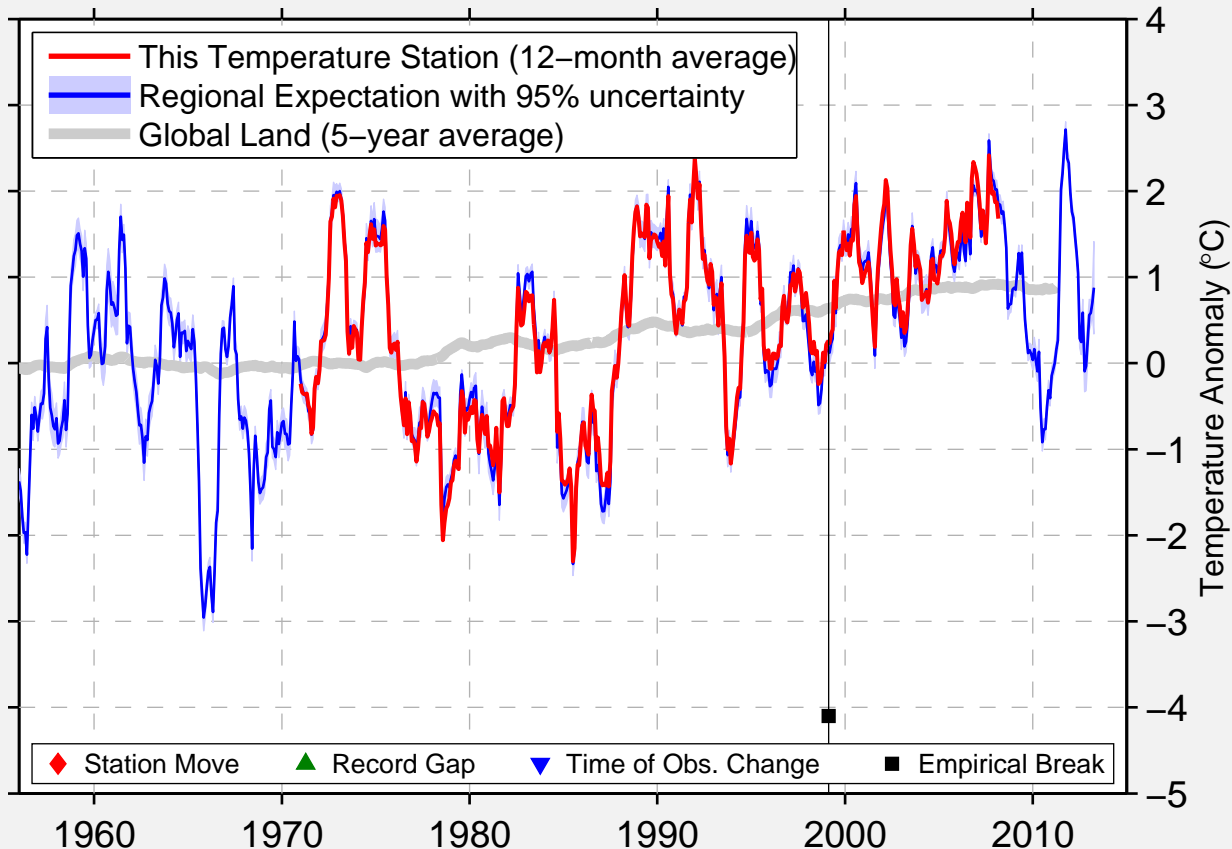

VASTANTRASK

64.450 N, 20.410 E (Sweden)

Data Quality Controlled and Aligned at Breakpoints

Berkeley Earth