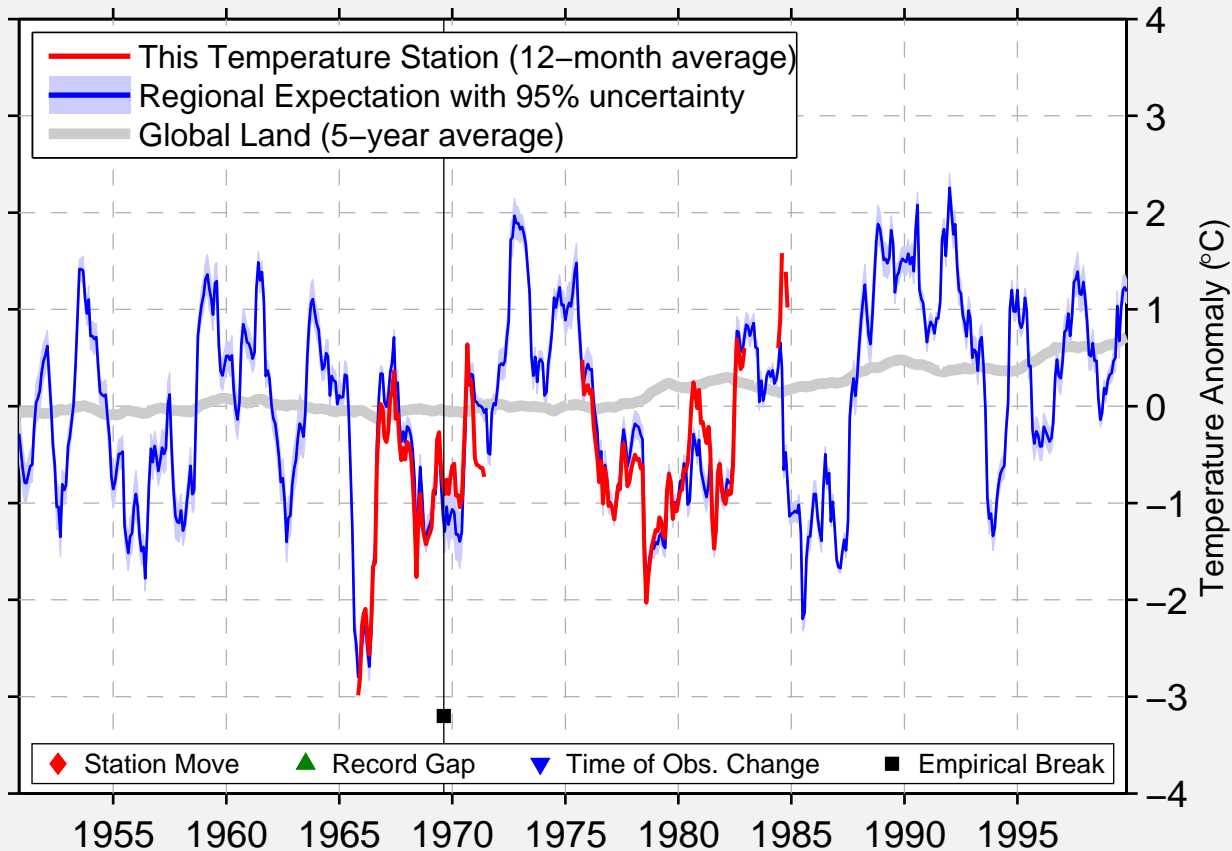

TEGELTRASK

63.950 N, 17.916 E (Sweden)

Data Quality Controlled and Aligned at Breakpoints

Berkeley Earth