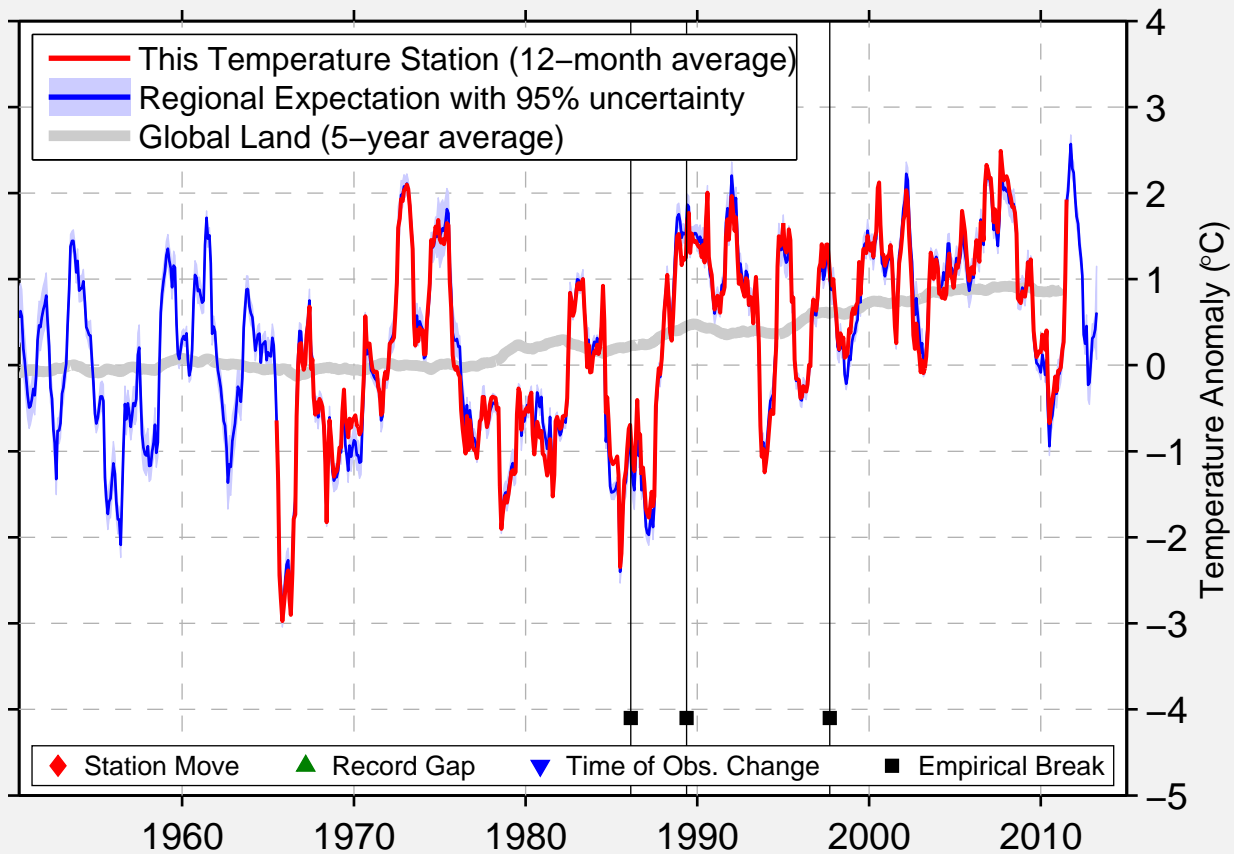

UMEA_FLYGPLATS

63.790 N, 20.290 E (Sweden)

Data Quality Controlled and Aligned at Breakpoints

Berkeley Earth