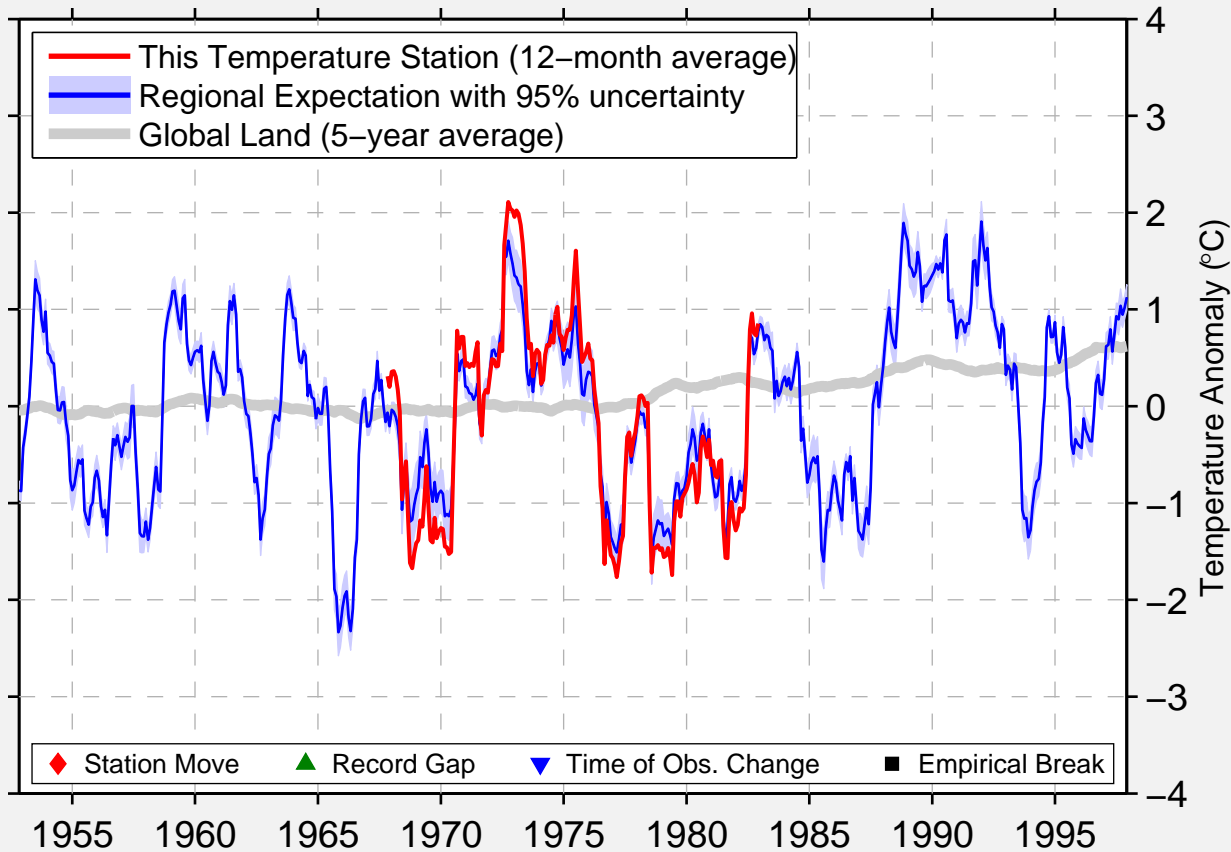

# UNDERSAKER

63.330 N, 13.380 E (Sweden)

Data Quality Controlled and Aligned at Breakpoints

Berkeley Earth