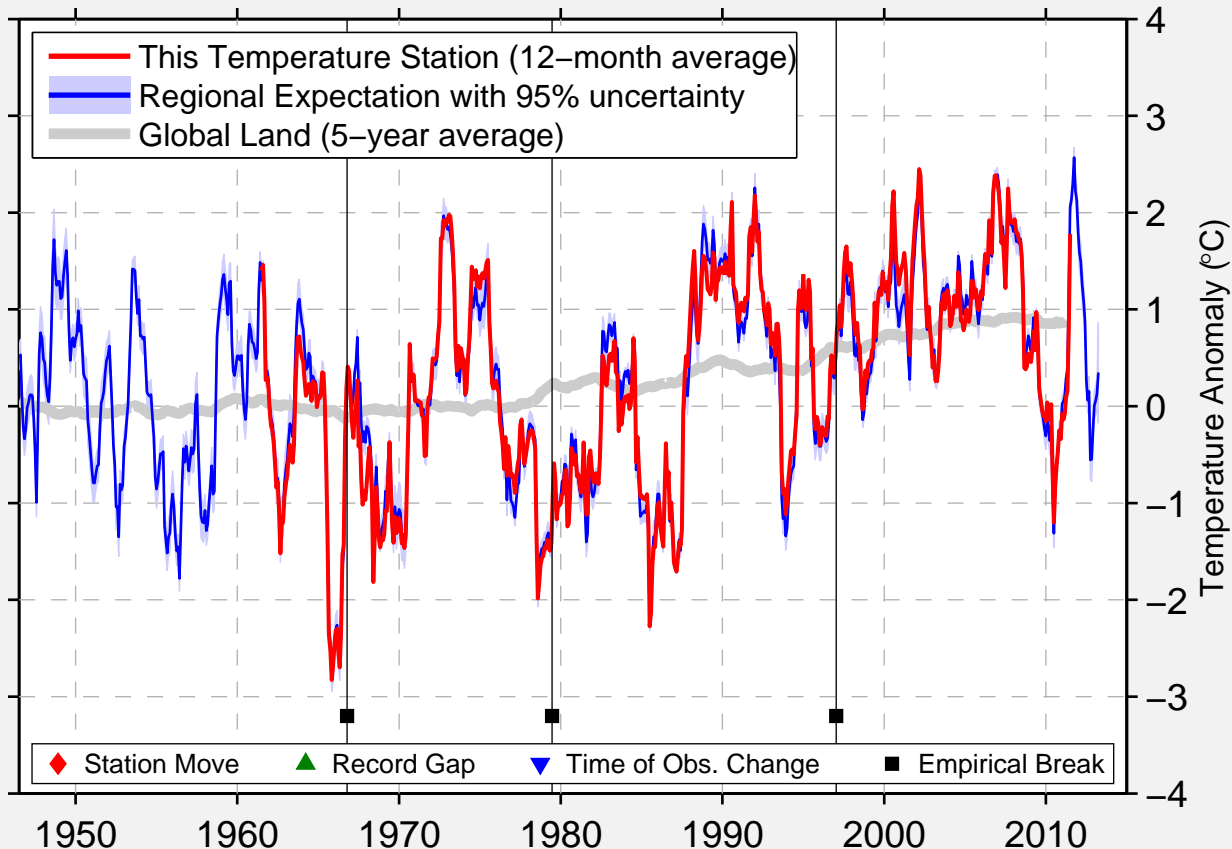

LANNAS

63.170 N, 17.660 E (Sweden)

Data Quality Controlled and Aligned at Breakpoints

Berkeley Earth