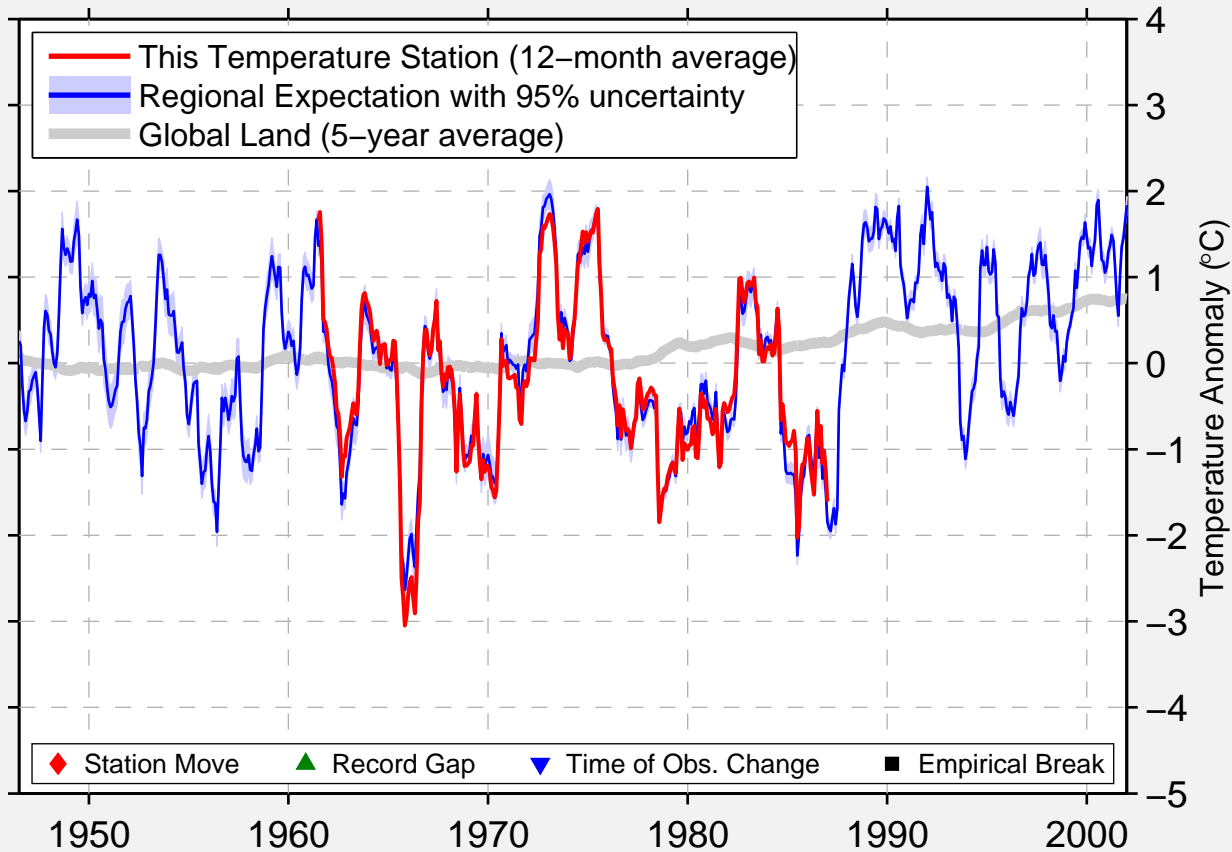

# NORDVIK

62.850 N, 18.020 E (Sweden)

Data Quality Controlled and Aligned at Breakpoints

Berkeley Earth