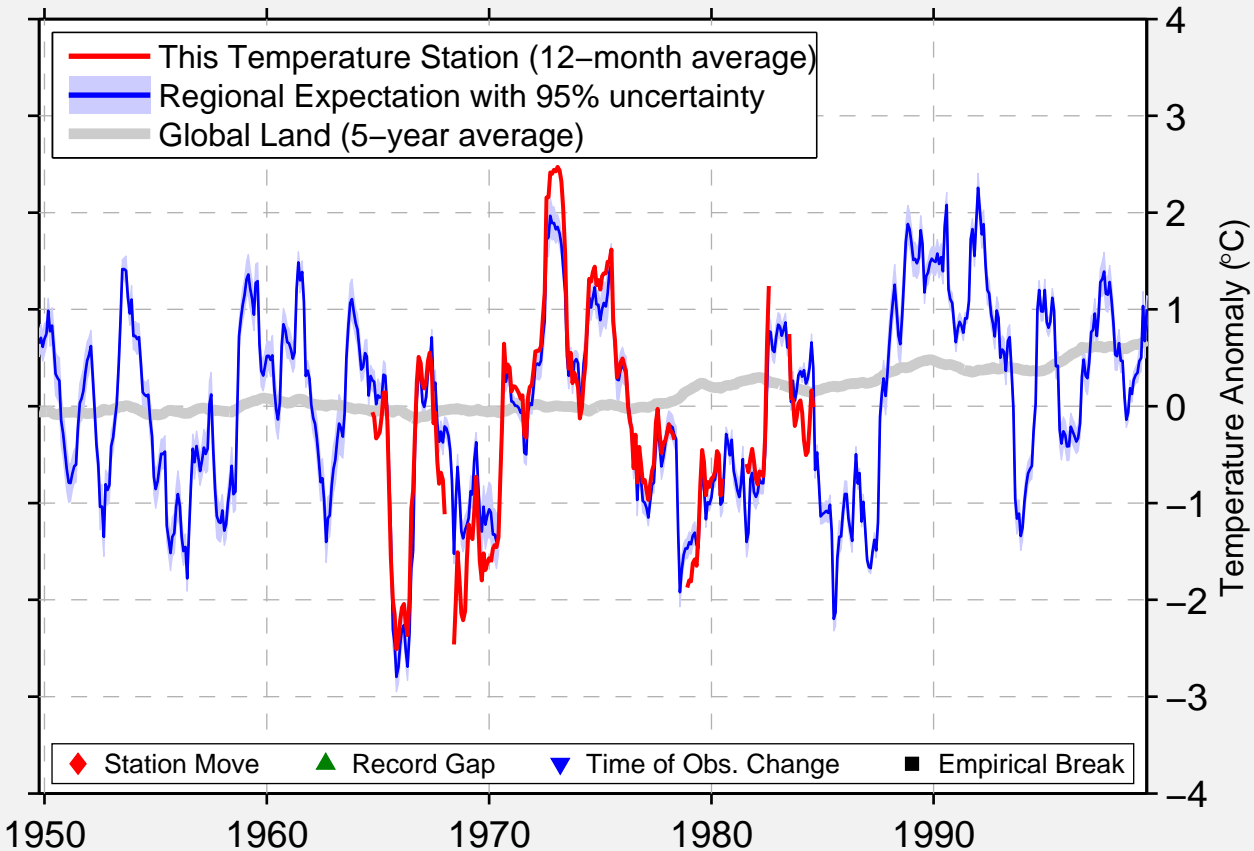

# LJUNGA

62.760 N, 16.310 E (Sweden)

Data Quality Controlled and Aligned at Breakpoints

Berkeley Earth