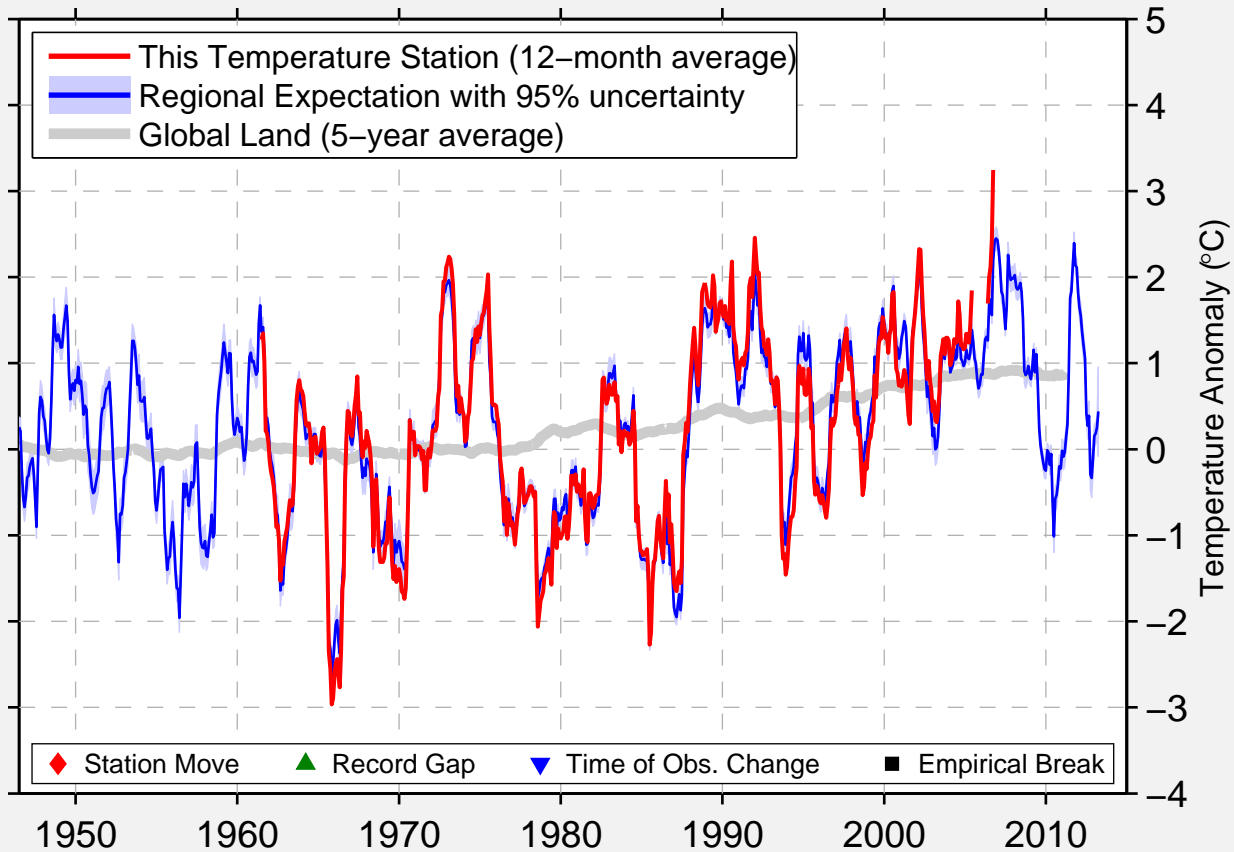

SIDSJO

62.380 N, 17.290 E (Sweden)

Data Quality Controlled and Aligned at Breakpoints

Berkeley Earth