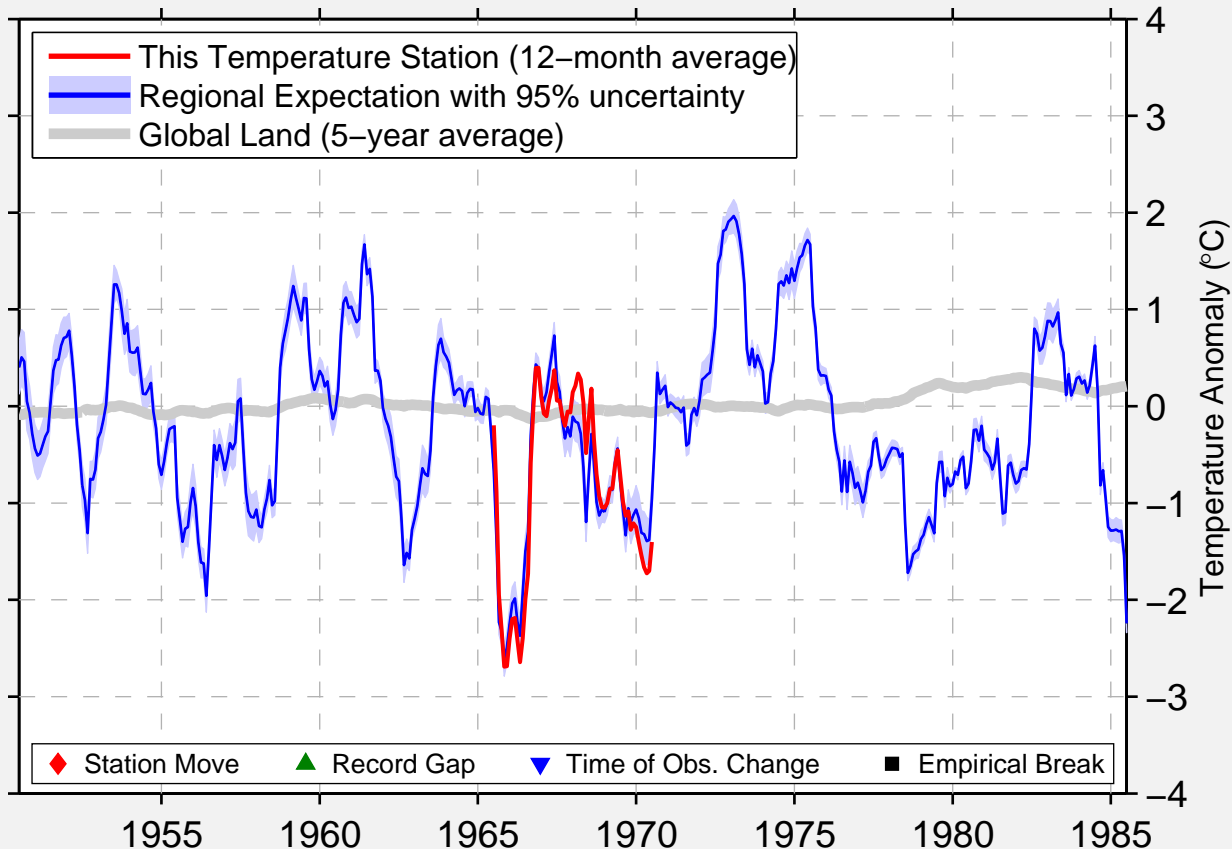

BRAMO

62.130 N, 17.450 E (Sweden)

Data Quality Controlled and Aligned at Breakpoints

Berkeley Earth