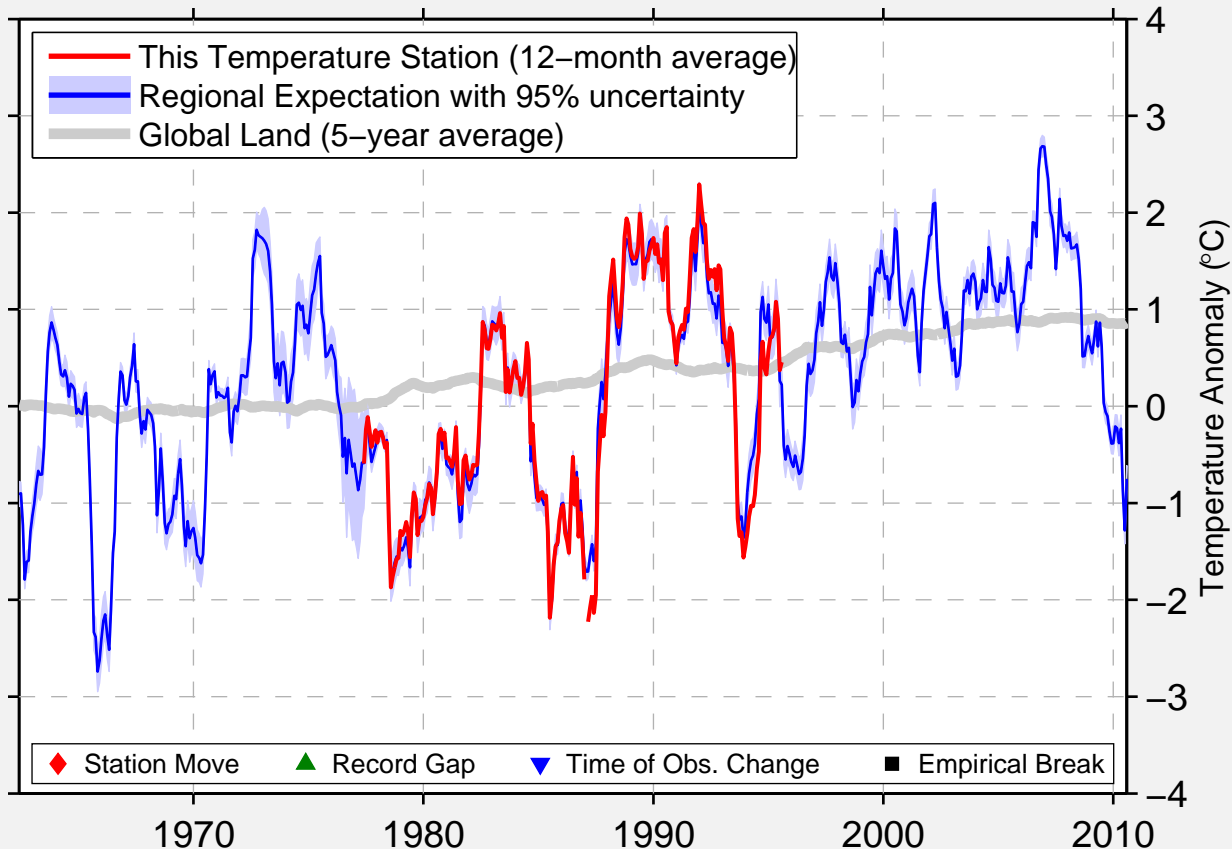

FINNEBY

62.040 N, 15.470 E (Sweden)

Data Quality Controlled and Aligned at Breakpoints

Berkeley Earth