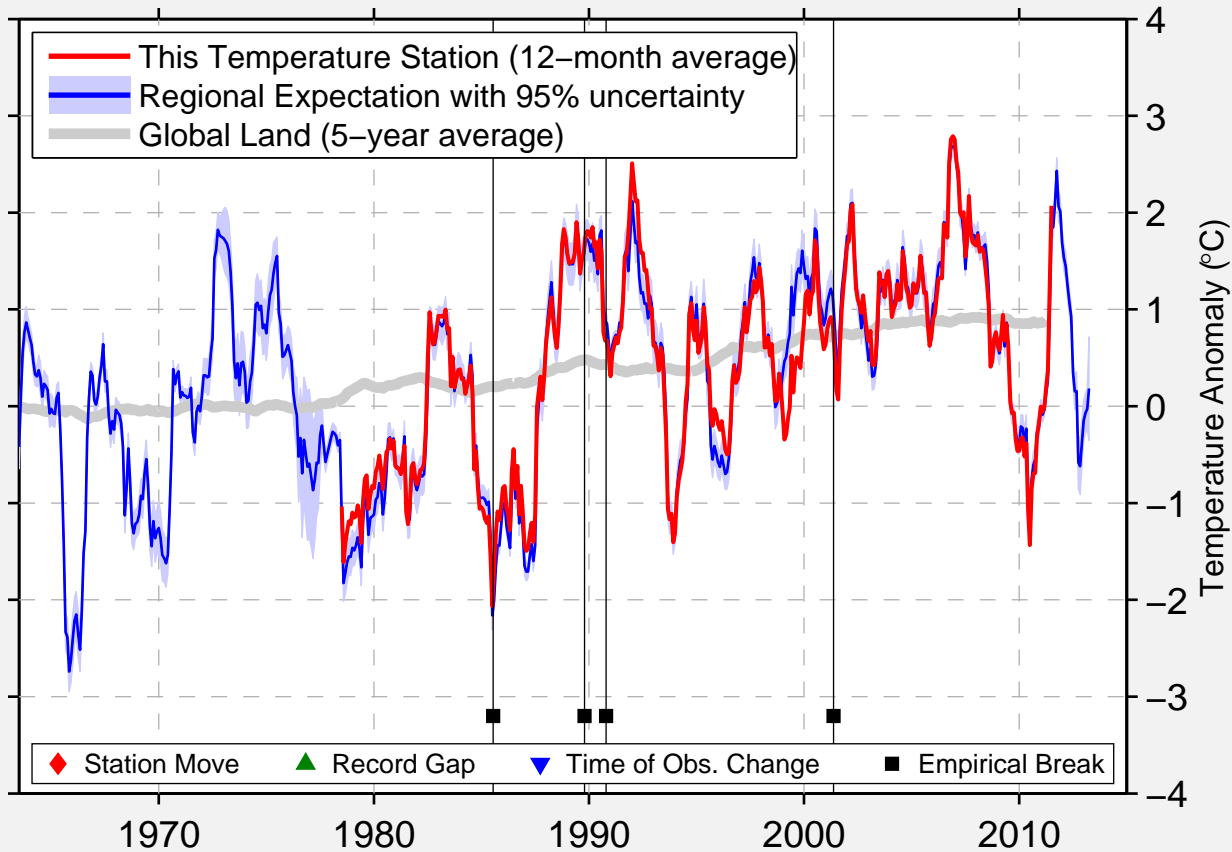

ULVSJO

61.600 N, 14.180 E (Sweden)

Data Quality Controlled and Aligned at Breakpoints

Berkeley Earth