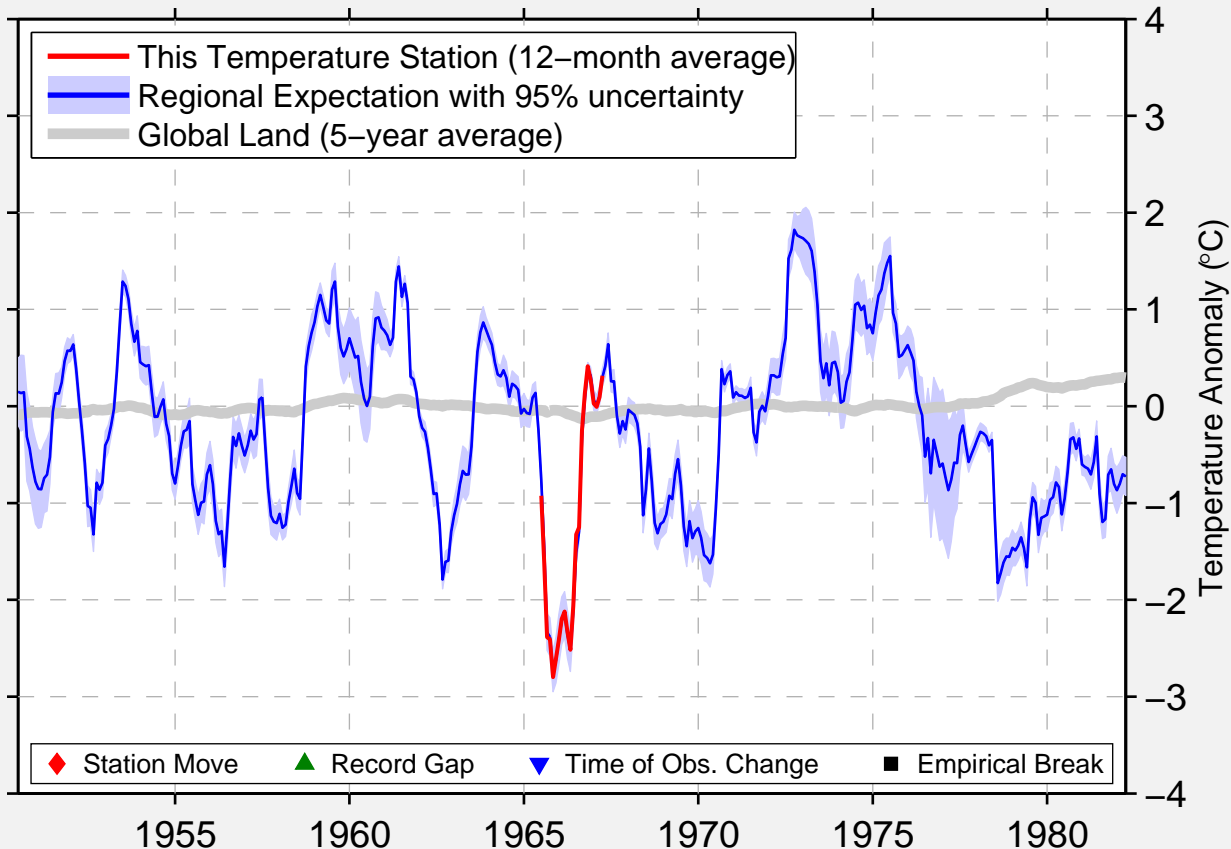

NOPPIKOSKI

61.500 N, 14.850 E (Sweden)

Data Quality Controlled and Aligned at Breakpoints

Berkeley Earth