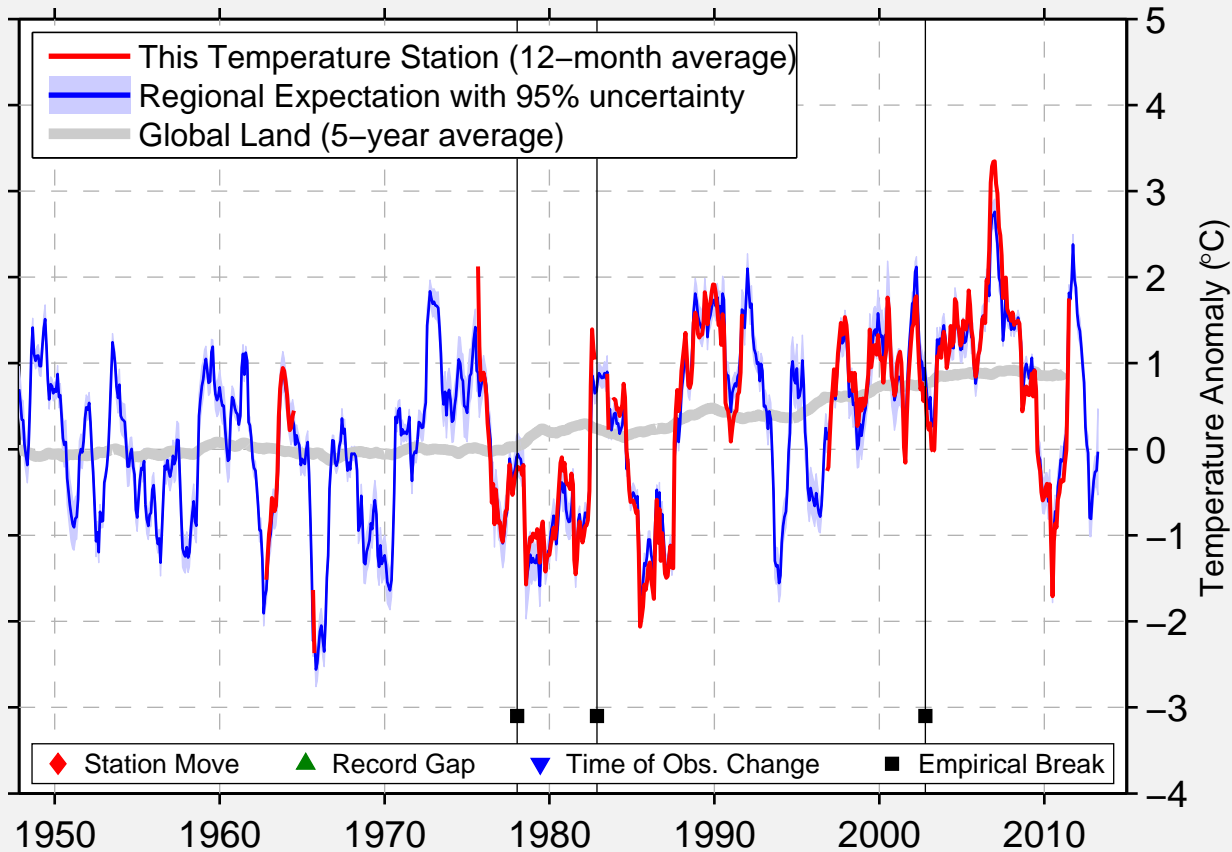

GRUNDFORSEN

61.280 N, 12.860 E (Sweden)

Data Quality Controlled and Aligned at Breakpoints

Berkeley Earth