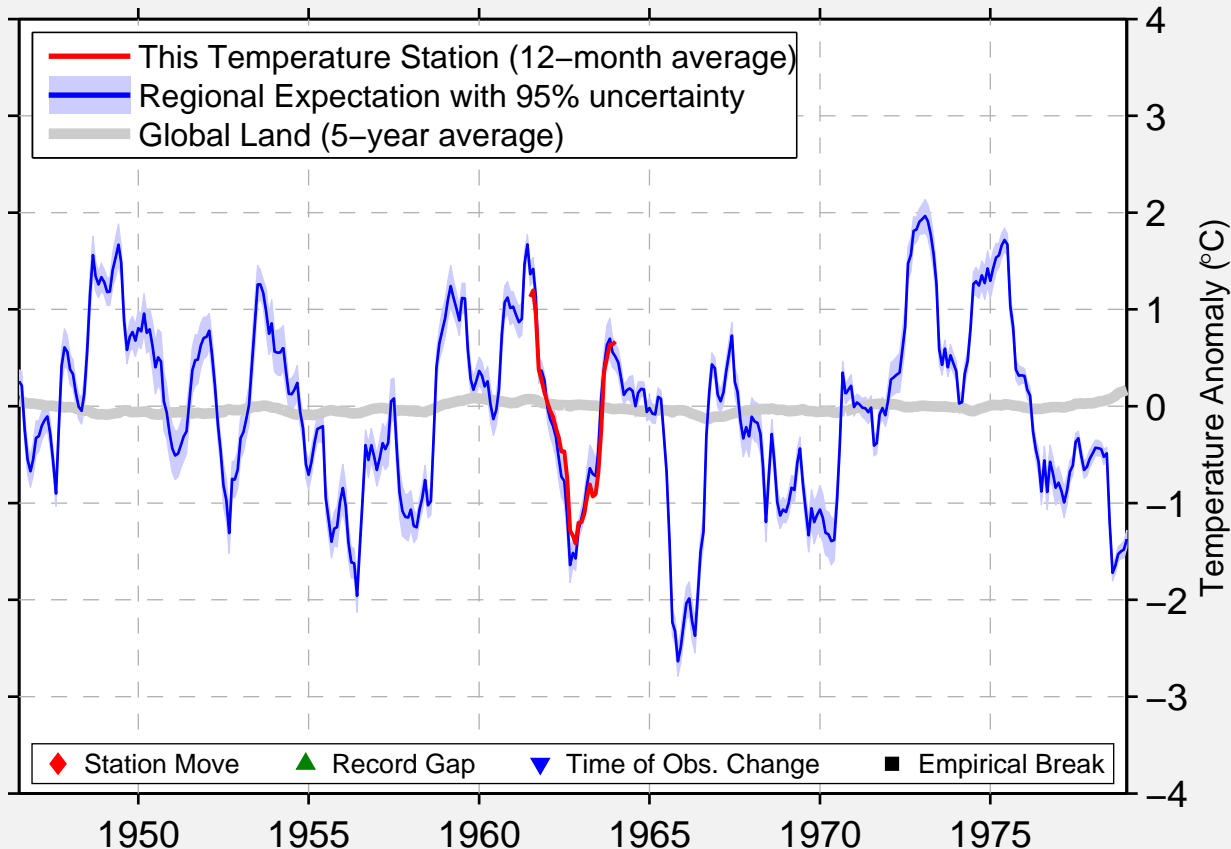

STORJUNGFRUN

61.170 N, 17.330 E (Sweden)

Data Quality Controlled and Aligned at Breakpoints

Berkeley Earth